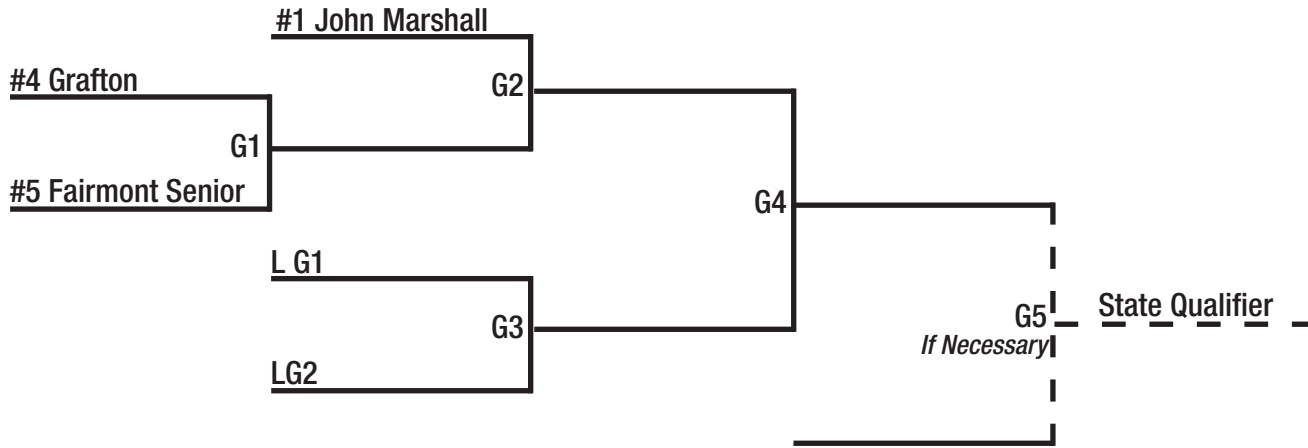

# Baseball Class AAA, Region I

- Teams in bold host regional meeting.
- All games will be played at the higher seed.
- Regional play must begin May 18 and conclude by May 28.
- All games must be played consecutively.