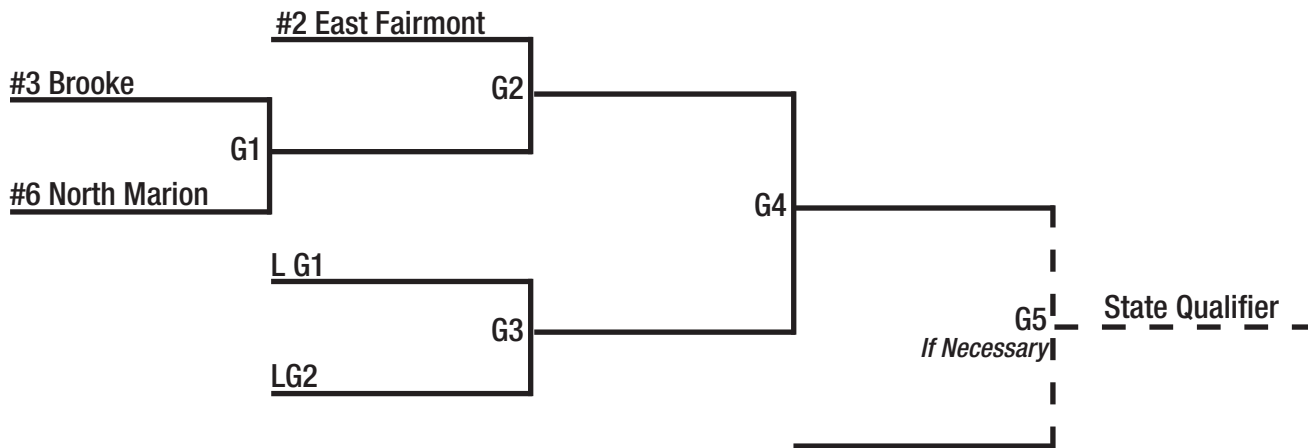

TEAMS

Brooke
East Fairmont
Fairmont Senior
Grafton
John Marshall
North Marion