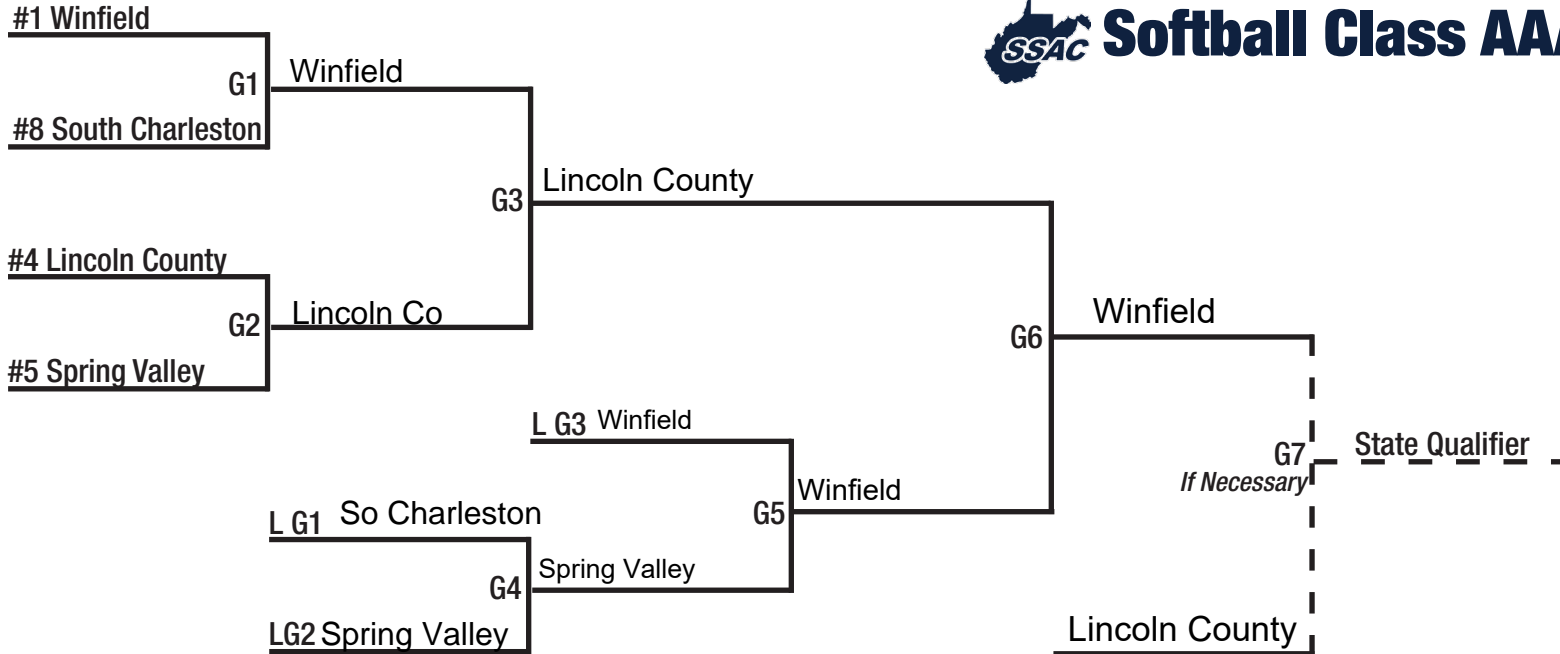

# Softball Class AAA, Region I

- TEAMS**
- Brooke
  - East Fairmont
  - Fairmont Senior
  - Grafton
  - John Marshall
  - North Marion

# Softball Class AAA, Region II

- TEAMS**
- Bridgeport
  - Elkins
  - Hampshire
  - Keyser
  - Lewis County
  - Robert C. Byrd

# Softball Class AAA, Region III

- TEAMS**
- Capital
  - Greenbrier East
  - Herbert Hoover
  - Nicholas County
  - Pikeview
  - Princeton
  - Ripley
  - Shady Spring

# Softball Class AAA, Region IV

- TEAMS**
- Chapmanville
  - Lincoln County
  - Nitro
  - Point Pleasant
  - Spring Valley
  - St. Albans
  - South Charleston
  - Winfield