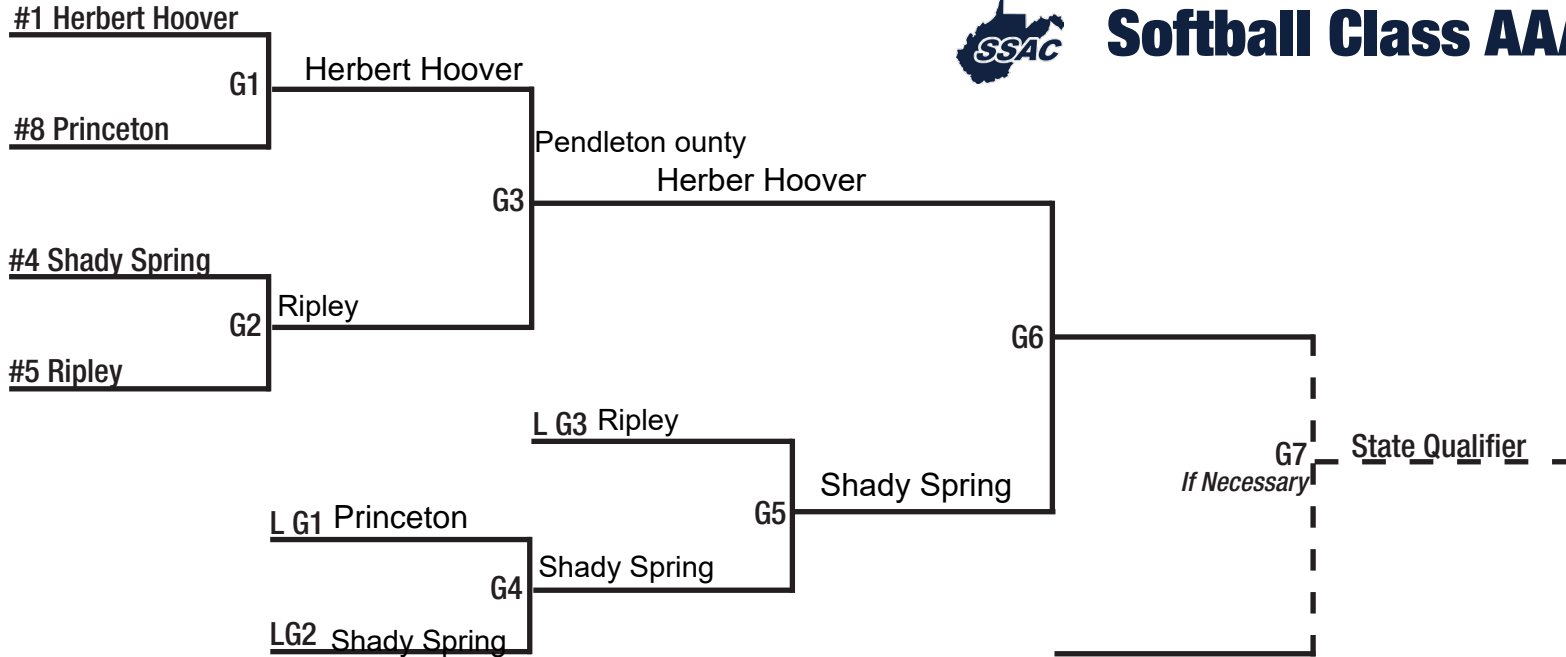

# Softball Class AAA, Region I

- TEAMS**
- Brooke
  - East Fairmont
  - Fairmont Senior
  - Grafton
  - John Marshall
  - North Marion

# Softball Class AAA, Region II

- TEAMS**
- Bridgeport
  - Elkins
  - Hampshire
  - Keyser
  - Lewis County
  - Robert C. Byrd

# Softball Class AAA, Region III

- TEAMS**
- Capital
  - Greenbrier East
  - Herbert Hoover
  - Nicholas County
  - Pikeview
  - Princeton
  - Ripley
  - Shady Spring

# Softball Class AAA, Region IV

- TEAMS**
- Chapmanville
  - Lincoln County
  - Nitro
  - Point Pleasant
  - Spring Valley
  - St. Albans
  - South Charleston
  - Winfield