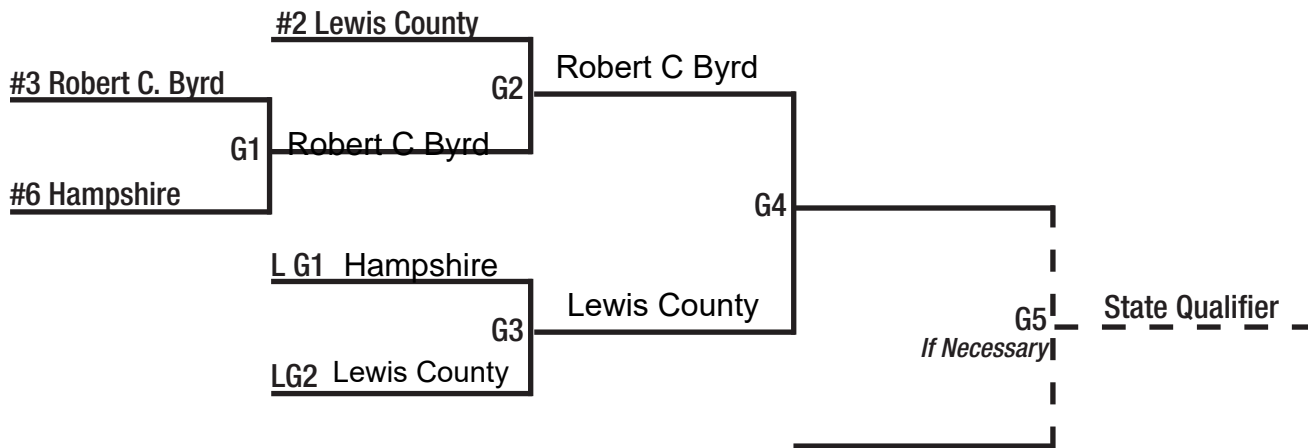

# Softball Class AAA, Region I

- TEAMS**
- Brooke
  - East Fairmont
  - Fairmont Senior
  - Grafton
  - John Marshall
  - North Marion

# Softball Class AAA, Region II

- TEAMS**
- Bridgeport
  - Elkins
  - Hampshire
  - Keyser
  - Lewis County
  - Robert C. Byrd

# Softball Class AAA, Region III

- TEAMS**
- Capital
  - Greenbrier East
  - Herbert Hoover
  - Nicholas County
  - Pikeview
  - Princeton
  - Ripley
  - Shady Spring