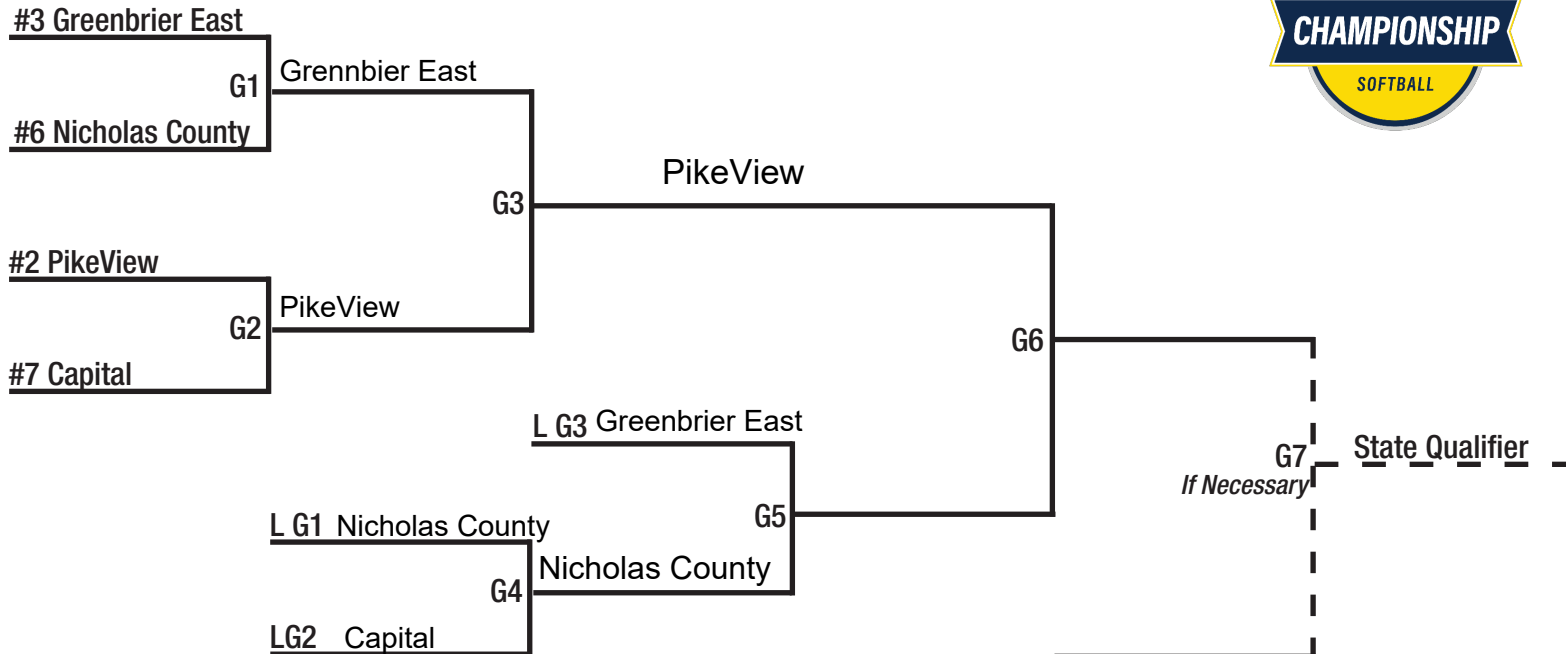

# Softball Class AAA, Region I

- TEAMS**
- Brooke
  - East Fairmont
  - Fairmont Senior
  - Grafton
  - John Marshall
  - North Marion

# Softball Class AAA, Region II

- TEAMS**
- Bridgeport
  - Elkins
  - Hampshire
  - Keyser
  - Lewis County
  - Robert C. Byrd

# Softball Class AAA, Region III

- TEAMS**
- Capital
  - Greenbrier East
  - Herbert Hoover
  - Nicholas County
  - Pikeview
  - Princeton
  - Ripley
  - Shady Spring

# Softball Class AAA, Region IV

- TEAMS**
- Chapmanville
  - Lincoln County
  - Nitro
  - Point Pleasant
  - Spring Valley
  - St. Albans
  - South Charleston
  - Winfield