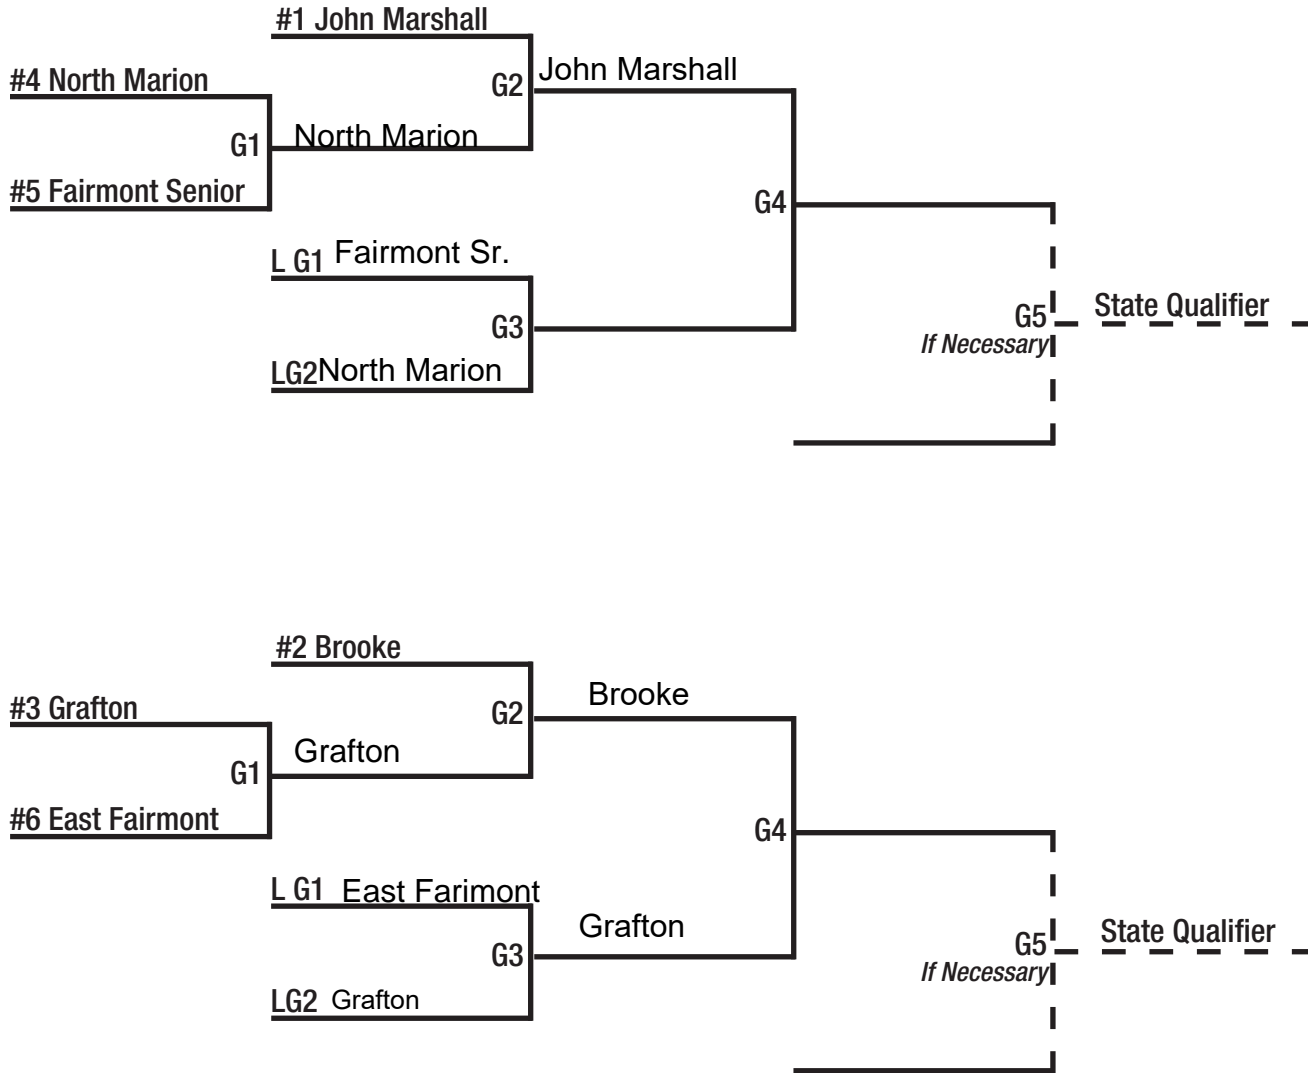

# Softball Class AAA, Region I

- TEAMS**
- Brooke
  - East Fairmont
  - Fairmont Senior
  - Grafton
  - John Marshall
  - North Marion

# Softball Class AAA, Region II

- TEAMS**
- Bridgeport
  - Elkins
  - Hampshire
  - Keyser
  - Lewis County
  - Robert C. Byrd

# Softball Class AAA, Region III

- TEAMS**
- Capital
  - Greenbrier East
  - Herbert Hoover
  - Nicholas County
  - Pikeview
  - Princeton
  - Ripley
  - Shady Spring