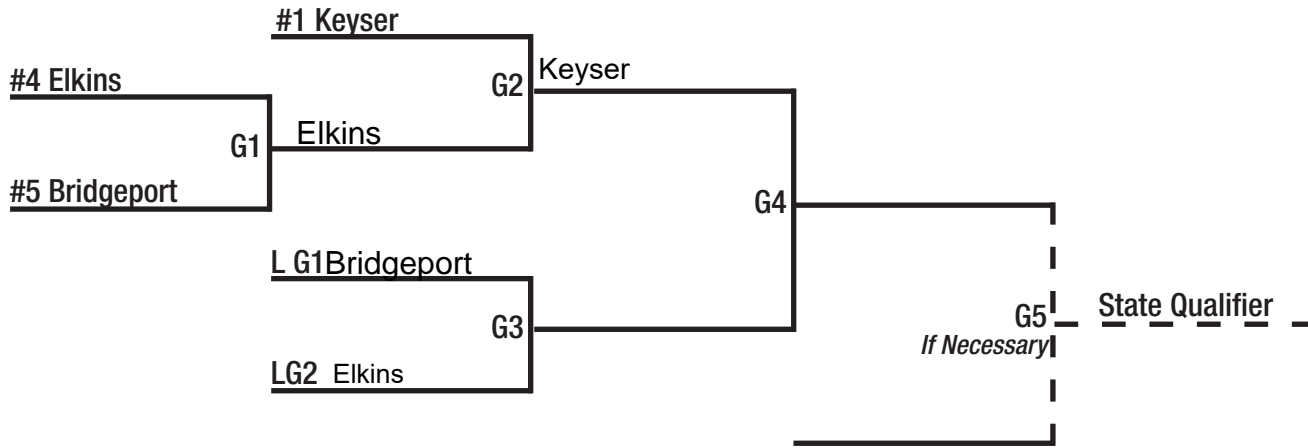

# Softball Class AAA, Region I

- TEAMS**
- Brooke
  - East Fairmont
  - Fairmont Senior
  - Grafton
  - John Marshall
  - North Marion

# Softball Class AAA, Region II

- TEAMS**
- Bridgeport
  - Elkins
  - Hampshire
  - Keyser
  - Lewis County
  - Robert C. Byrd

# Softball Class AAA, Region III

- TEAMS**
- Capital
  - Greenbrier East
  - Herbert Hoover
  - Nicholas County
  - Pikeview
  - Princeton
  - Ripley
  - Shady Spring