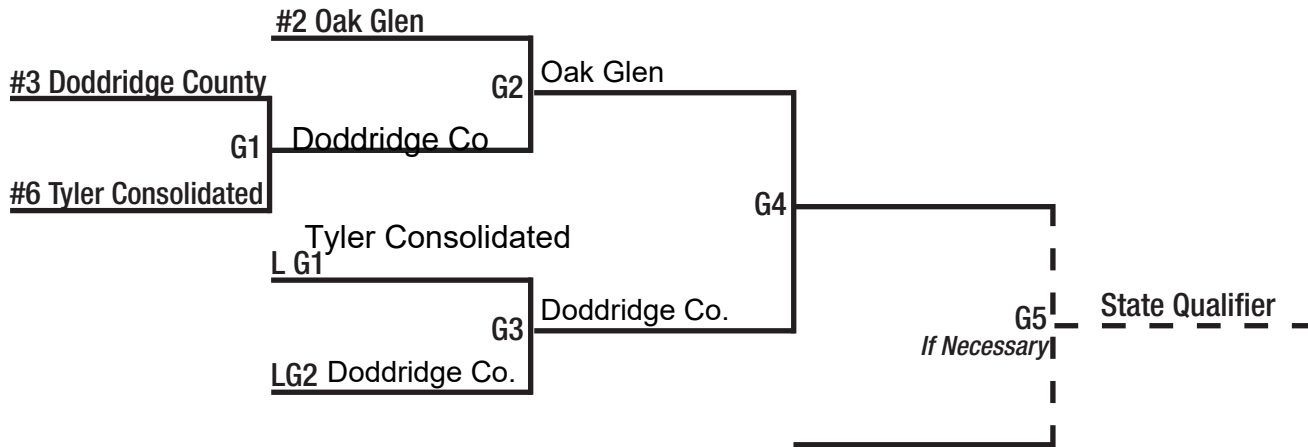

# Softball Class AA, Region I

- TEAMS**
- Doddridge County
  - Oak Glen
  - Ravenswood
  - Tyler Consolidated
  - Weir
  - Williamstown

# Softball Class AA, Region II

- TEAMS**
- Berkeley Springs
  - Braxton County
  - Frankfort
  - Lincoln
  - Moorefield
  - Petersburg
  - South Harrison

# Softball Class AA, Region III

- TEAMS**
- Bluefield
  - James Monroe
  - Independence
  - Liberty (Raleigh)
  - Midland Trail
  - Mingo Central
  - Riverview
  - Summers County
  - Westside
  - Wyoming East

# Softball Class AA, Region IV

- TEAMS**
- Buffalo
  - Clay County
  - Logan
  - Poca
  - Roane County
  - Sissonville
  - Scott
  - Wayne

Type text here