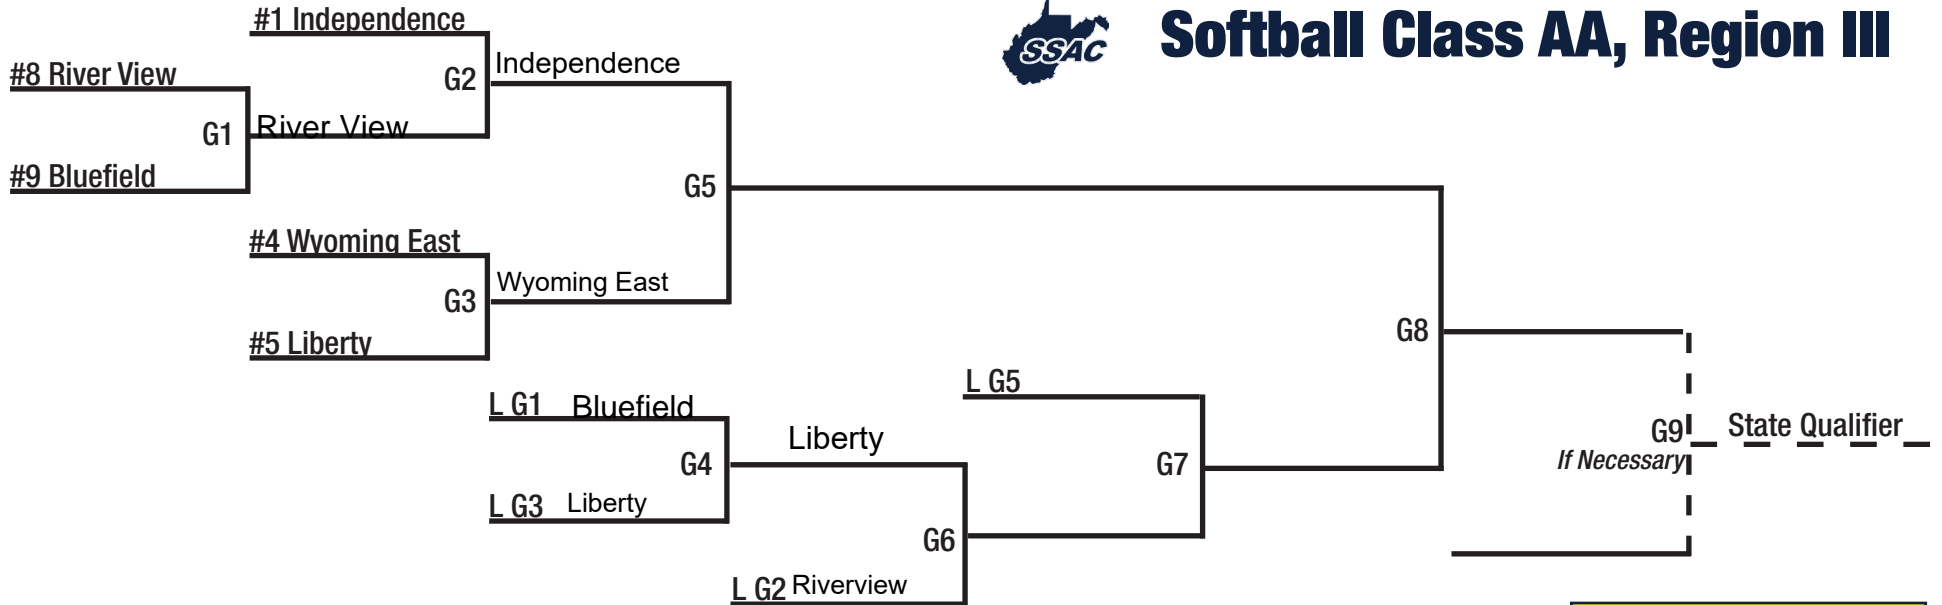

# Softball Class AA, Region I

- TEAMS**
- Doddridge County
  - Oak Glen
  - Ravenswood
  - Tyler Consolidated
  - Weir
  - Williamstown

# Softball Class AA, Region II

- TEAMS**
- Berkeley Springs
  - Braxton County
  - Frankfort
  - Lincoln
  - Moorefield
  - Petersburg
  - South Harrison

# Softball Class AA, Region III

- TEAMS**
- Bluefield
  - James Monroe
  - Independence
  - Liberty (Raleigh)
  - Midland Trail
  - Mingo Central
  - Riverview
  - Summers County
  - Westside
  - Wyoming East

# Softball Class AA, Region IV

- TEAMS**
- Buffalo
  - Clay County
  - Logan
  - Poca
  - Roane County
  - Sissonville
  - Scott
  - Wayne

Type text here