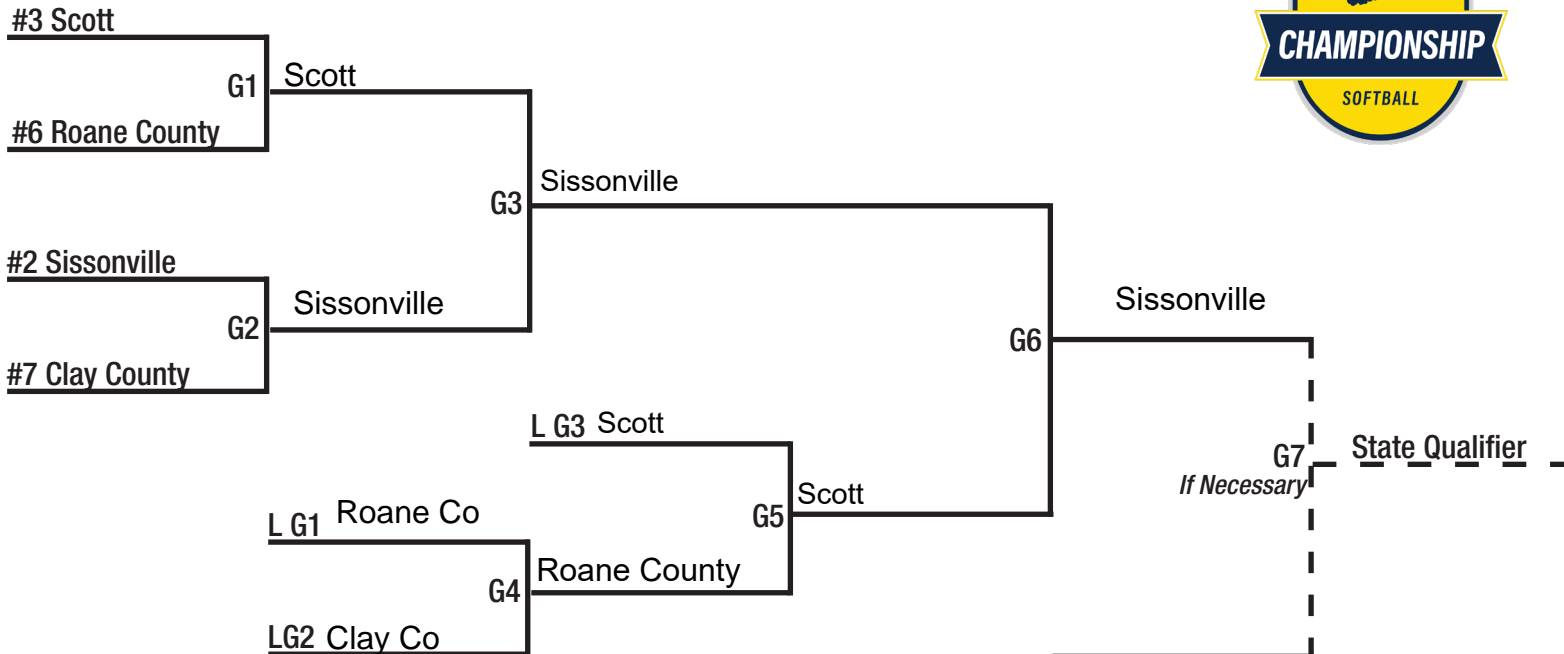

# Softball Class AA, Region I

- TEAMS**
- Doddridge County
  - Oak Glen
  - Ravenswood
  - Tyler Consolidated
  - Weir
  - Williamstown

# Softball Class AA, Region II

- TEAMS**
- Berkeley Springs
  - Braxton County
  - Frankfort
  - Lincoln
  - Moorefield
  - Petersburg
  - South Harrison

# Softball Class AA, Region III

- TEAMS**
- Bluefield
  - James Monroe
  - Independence
  - Liberty (Raleigh)
  - Midland Trail
  - Mingo Central
  - Riverview
  - Summers County
  - Westside
  - Wyoming East

# Softball Class AA, Region IV

- TEAMS**
- Buffalo
  - Clay County
  - Logan
  - Poca
  - Roane County
  - Sissonville
  - Scott
  - Wayne

Type text here