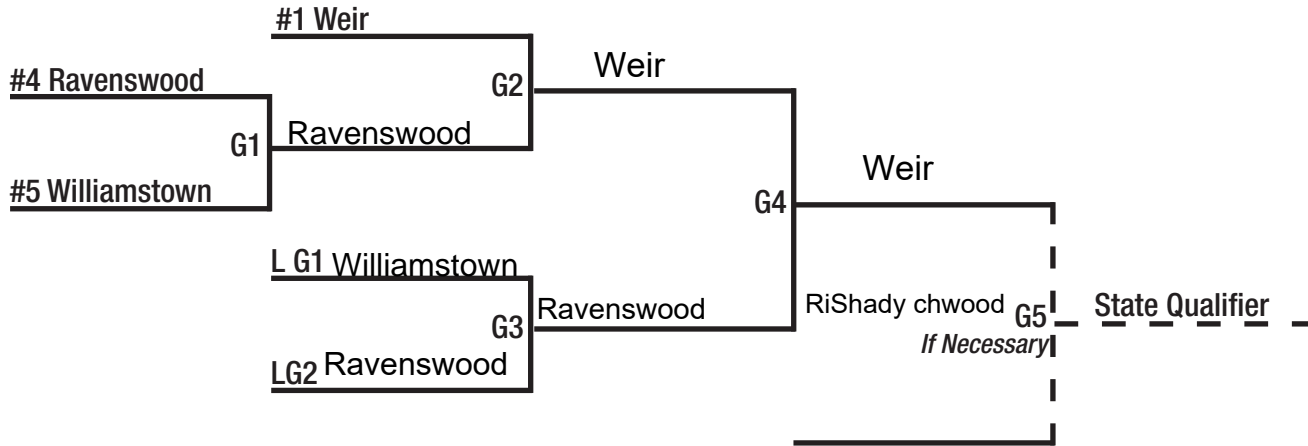

# Softball Class AA, Region I

- TEAMS**
- Doddridge County
  - Oak Glen
  - Ravenswood
  - Tyler Consolidated
  - Weir
  - Williamstown

# Softball Class AA, Region II

- TEAMS**
- Berkeley Springs
  - Braxton County
  - Frankfort
  - Lincoln
  - Moorefield
  - Petersburg
  - South Harrison

# Softball Class AA, Region III

- TEAMS**
- Bluefield
  - James Monroe
  - Independence
  - Liberty (Raleigh)
  - Midland Trail
  - Mingo Central
  - Riverview
  - Summers County
  - Westside
  - Wyoming East

# Softball Class AA, Region IV

- TEAMS**
- Buffalo
  - Clay County
  - Logan
  - Poca
  - Roane County
  - Sissonville
  - Scott
  - Wayne

Type text here