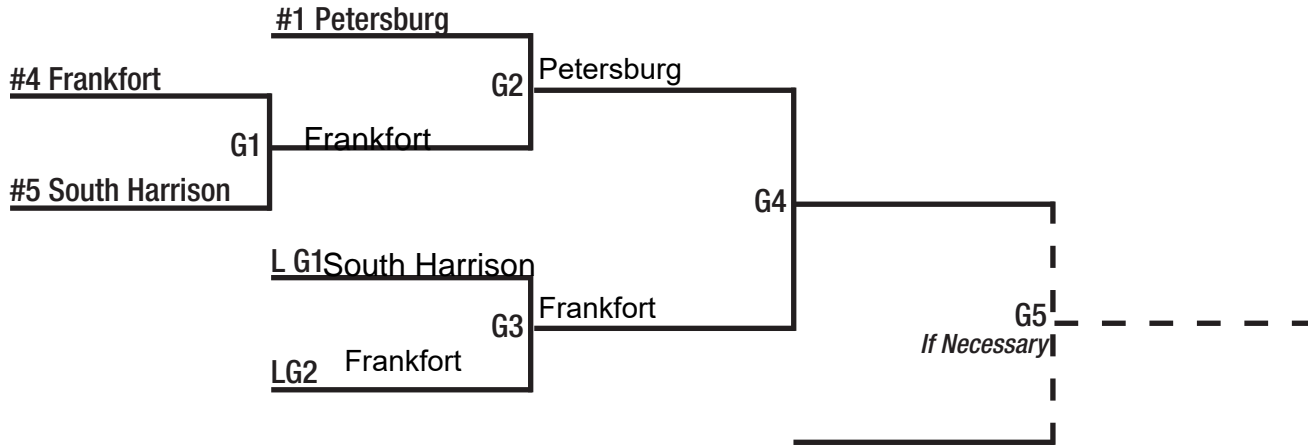

# Softball Class AA, Region II

- TEAMS**
- Berkeley Springs
  - Braxton County
  - Frankfort
  - Lincoln
  - Moorefield
  - Petersburg
  - South Harrison

# Softball Class AA, Region III

- TEAMS**
- Bluefield
  - James Monroe
  - Independence
  - Liberty (Raleigh)
  - Midland Trail
  - Mingo Central
  - Riverview
  - Summers County
  - Westside
  - Wyoming East