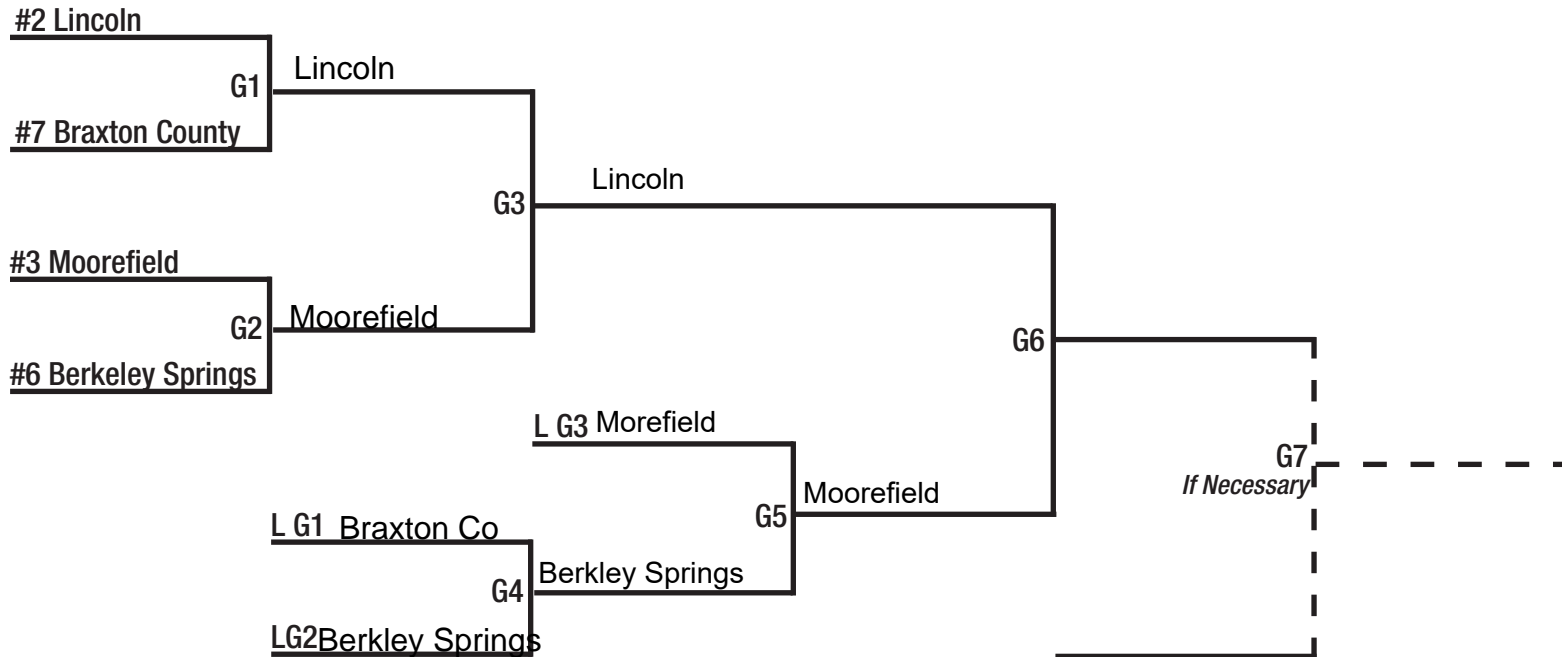

# Softball Class AA, Region I

- TEAMS**
- Doddridge County
  - Oak Glen
  - Ravenswood
  - Tyler Consolidated
  - Weir
  - Williamstown

# Softball Class AA, Region II

- TEAMS**
- Berkeley Springs
  - Braxton County
  - Frankfort
  - Lincoln
  - Moorefield
  - Petersburg
  - South Harrison

# Softball Class AA, Region III

- TEAMS**
- Bluefield
  - James Monroe
  - Independence
  - Liberty (Raleigh)
  - Midland Trail
  - Mingo Central
  - Riverview
  - Summers County
  - Westside
  - Wyoming East

# Softball Class AA, Region IV

- TEAMS**
- Buffalo
  - Clay County
  - Logan
  - Poca
  - Roane County
  - Sissonville
  - Scott
  - Wayne

Type text here