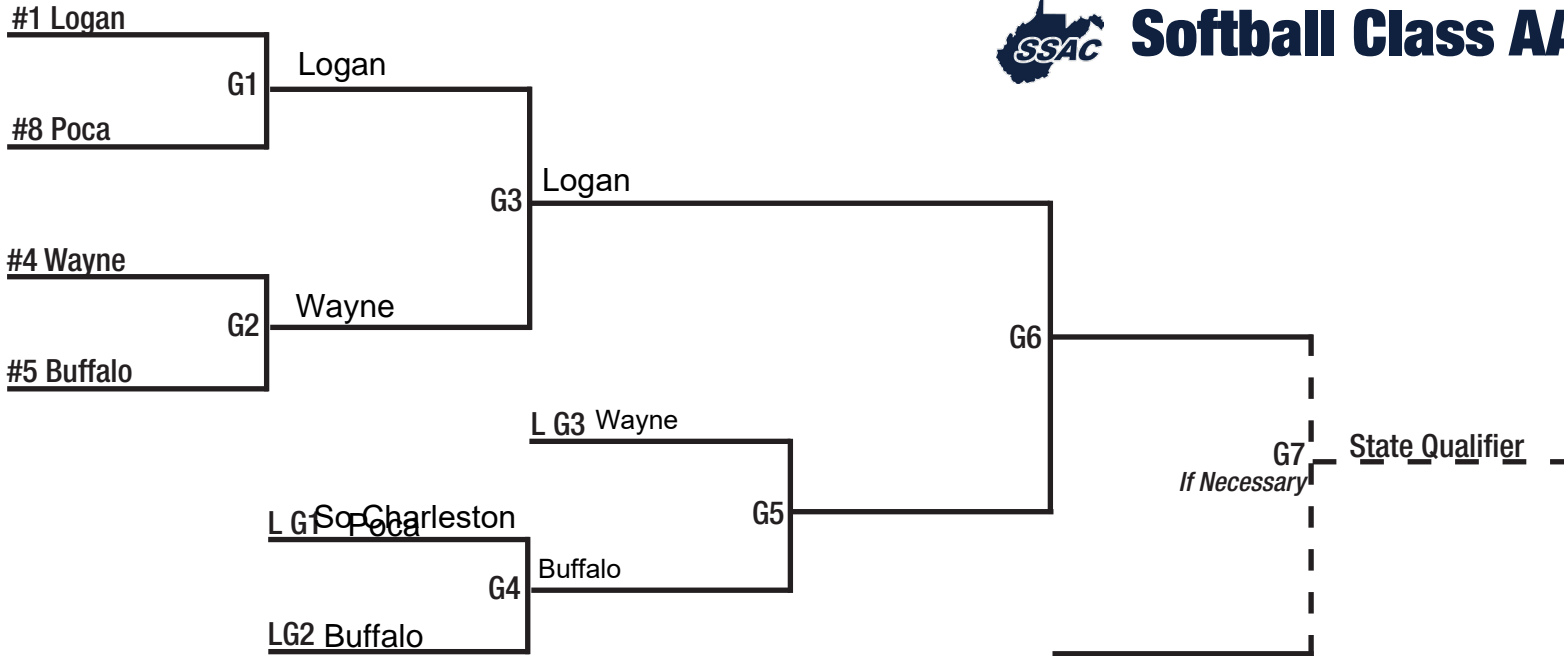

# Softball Class AA, Region I

- TEAMS**
- Doddridge County
  - Oak Glen
  - Ravenswood
  - Tyler Consolidated
  - Weir
  - Williamstown

# Softball Class AA, Region II

- TEAMS**
- Berkeley Springs
  - Braxton County
  - Frankfort
  - Lincoln
  - Moorefield
  - Petersburg
  - South Harrison

# Softball Class AA, Region III

- TEAMS**
- Bluefield
  - James Monroe
  - Independence
  - Liberty (Raleigh)
  - Midland Trail
  - Mingo Central
  - Riverview
  - Summers County
  - Westside
  - Wyoming East

# Softball Class AA, Region IV

- TEAMS**
- Buffalo
  - Clay County
  - Logan
  - Poca
  - Roane County
  - Sissonville
  - Scott
  - Wayne

Type text here