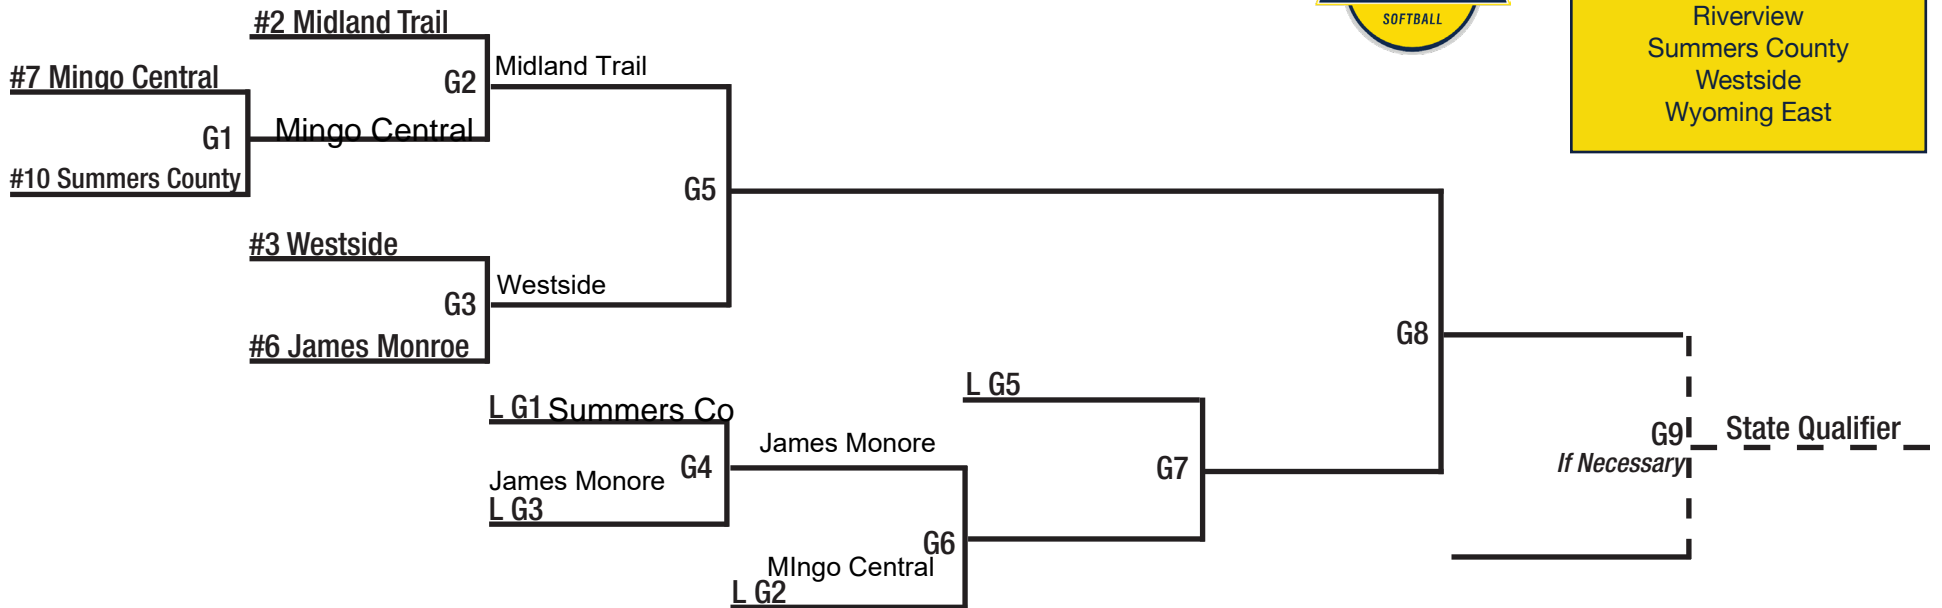

# Softball Class AA, Region I

- TEAMS**
- Doddridge County
  - Oak Glen
  - Ravenswood
  - Tyler Consolidated
  - Weir
  - Williamstown

# Softball Class AA, Region II

- TEAMS**
- Berkeley Springs
  - Braxton County
  - Frankfort
  - Lincoln
  - Moorefield
  - Petersburg
  - South Harrison

# Softball Class AA, Region III

- TEAMS**
- Bluefield
  - James Monroe
  - Independence
  - Liberty (Raleigh)
  - Midland Trail
  - Mingo Central
  - Riverview
  - Summers County
  - Westside
  - Wyoming East

# Softball Class AA, Region IV

- TEAMS**
- Buffalo
  - Clay County
  - Logan
  - Poca
  - Roane County
  - Sissonville
  - Scott
  - Wayne

Type text here