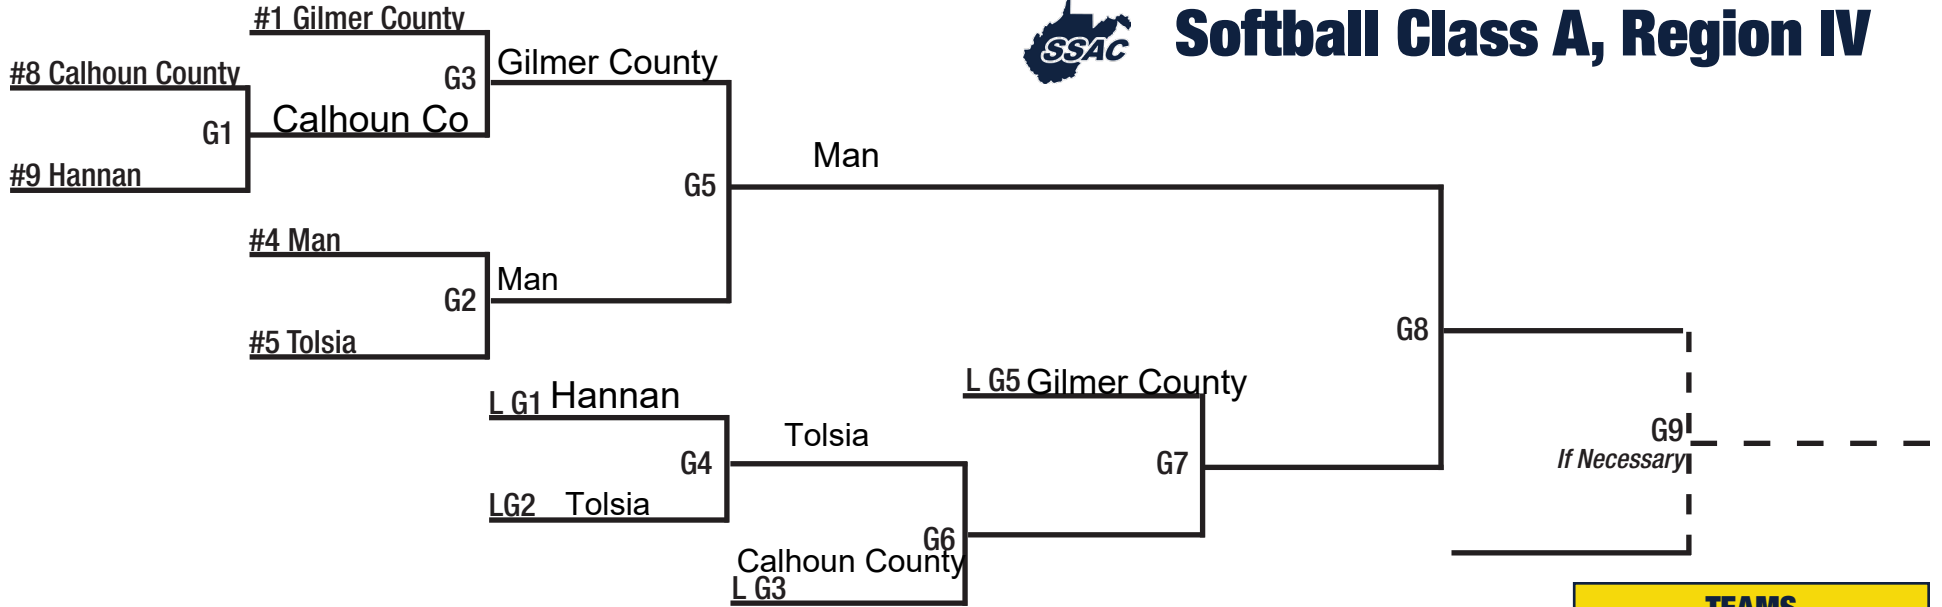

Softball Class A, Region I

- TEAMS**
- Cameron
 - Clay Battelle
 - Madonna
 - Magnolia
 - Notre Dame
 - Parkersburg Catholic
 - Ritchie County
 - St. Marys
 - Trinity Christian
 - Valley
 - Wheeling Central

Softball Class A, Region II

TEAMS

- East Hardy
- Pendleton County
- Pocahontas County
- Tucker County
- Tygarts Valley

Softball Class A, Region III

Wheeling Park

- TEAMS**
- Greenbrier West
 - Greater Beckley
 - Meadow Bridge
 - Montcalm
 - Mt. View
 - Richwood
 - Sherman
 - Summit Christian
 - Webster County

Softball Class A, Region IV

- TEAMS**
- Calhoun County
 - Gilmer County
 - Hannan
 - Man
 - St. Joseph Central
 - Tolsia
 - Tug Valley
 - Wahama
 - Wirt County