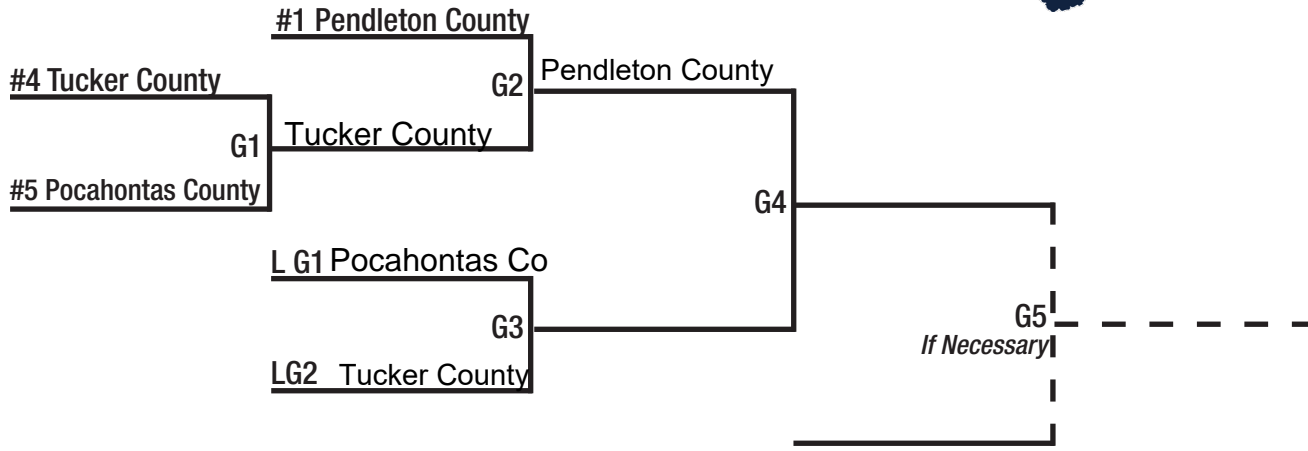

Softball Class A, Region I

- TEAMS**
- Cameron
 - Clay Battelle
 - Madonna
 - Magnolia
 - Notre Dame
 - Parkersburg Catholic
 - Ritchie County
 - St. Marys
 - Trinity Christian
 - Valley
 - Wheeling Central

Softball Class A, Region II

TEAMS

- East Hardy
- Pendleton County
- Pocahontas County
- Tucker County
- Tygarts Valley

Softball Class A, Region III

Wheeling Park

- TEAMS**
- Greenbrier West
 - Greater Beckley
 - Meadow Bridge
 - Montcalm
 - Mt. View
 - Richwood
 - Sherman
 - Summit Christian
 - Webster County

Softball Class A, Region IV

- TEAMS**
- Calhoun County
 - Gilmer County
 - Hannan
 - Man
 - St. Joseph Central
 - Tolsia
 - Tug Valley
 - Wahama
 - Wirt County