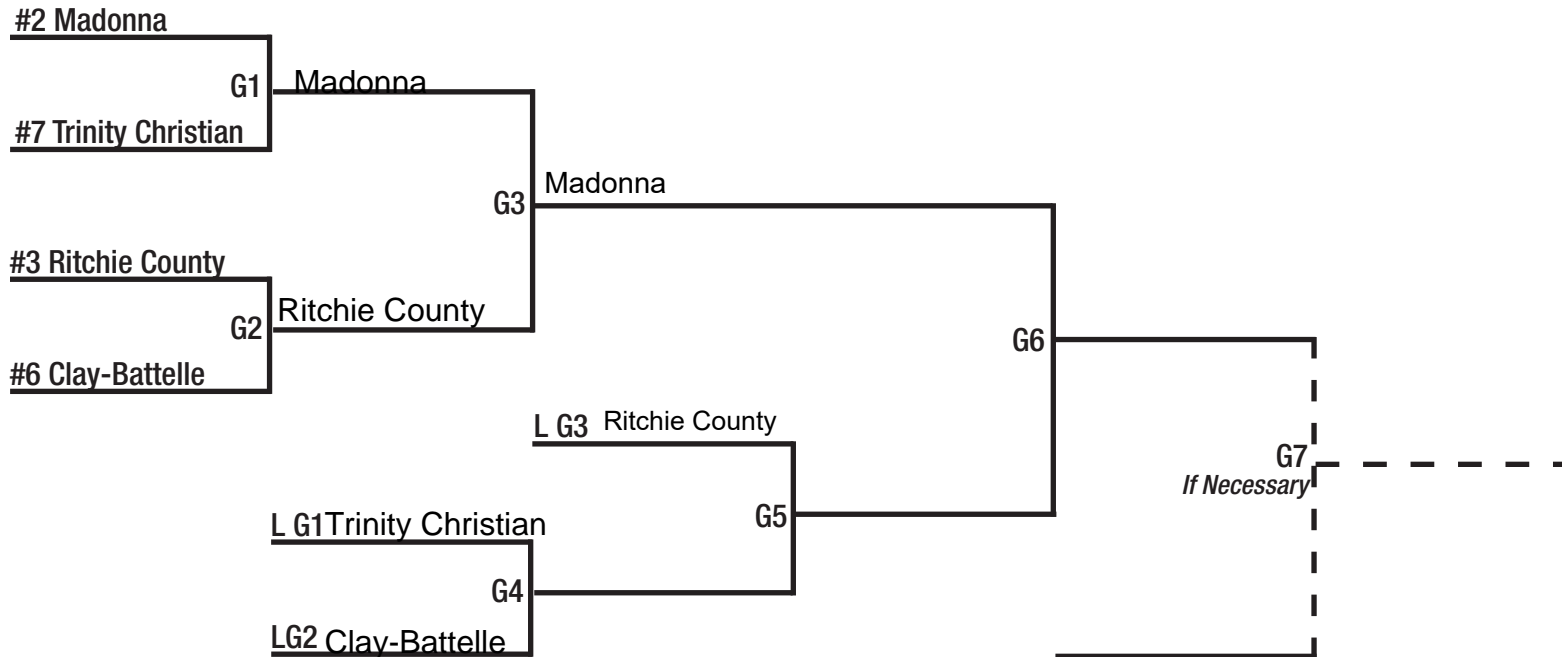

Softball Class A, Region I

- TEAMS**
- Cameron
 - Clay Battelle
 - Madonna
 - Magnolia
 - Notre Dame
 - Parkersburg Catholic
 - Ritchie County
 - St. Marys
 - Trinity Christian
 - Valley
 - Wheeling Central

Softball Class A, Region II

TEAMS

- East Hardy
- Pendleton County
- Pocahontas County
- Tucker County
- Tygarts Valley

Softball Class A, Region III

Wheeling Park

- TEAMS**
- Greenbrier West
 - Greater Beckley
 - Meadow Bridge
 - Montcalm
 - Mt. View
 - Richwood
 - Sherman
 - Summit Christian
 - Webster County

Softball Class A, Region IV

- TEAMS**
- Calhoun County
 - Gilmer County
 - Hannan
 - Man
 - St. Joseph Central
 - Tolsia
 - Tug Valley
 - Wahama
 - Wirt County