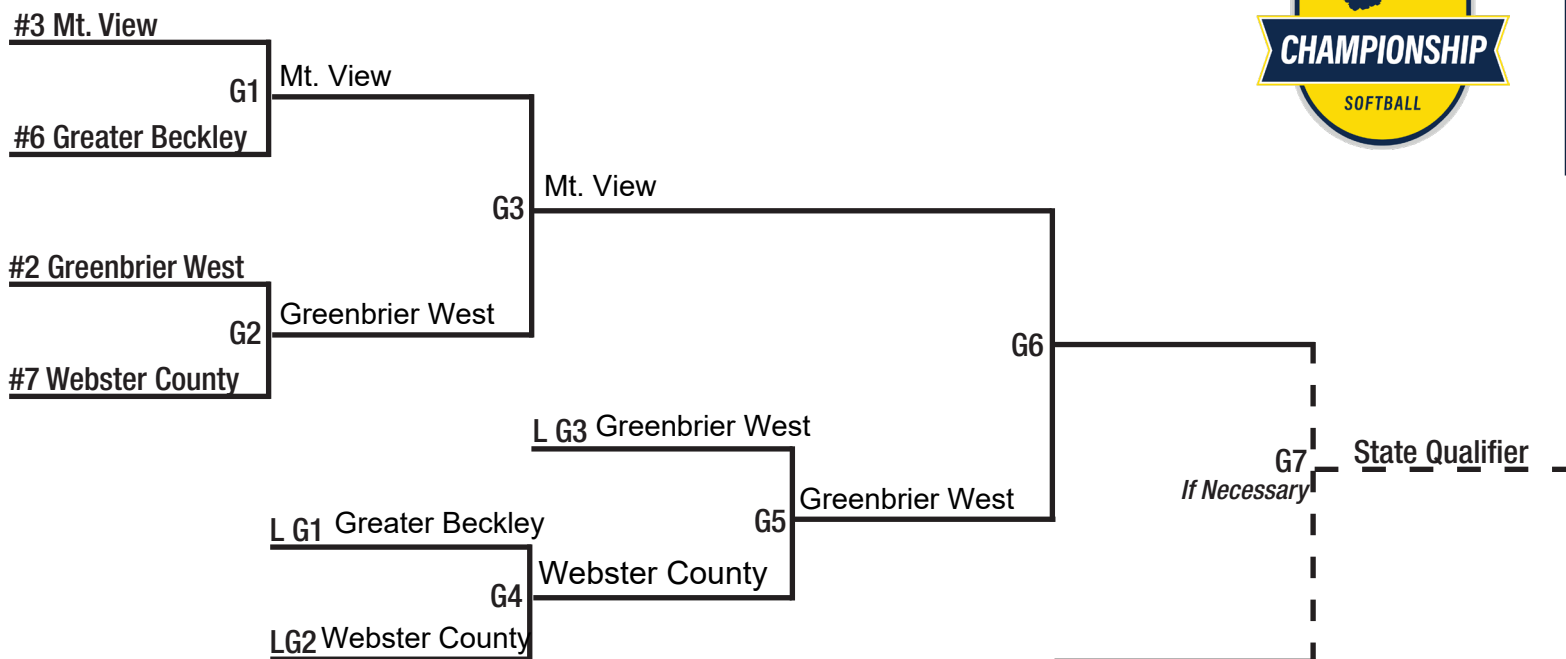

Softball Class A, Region I

- TEAMS**
- Cameron
 - Clay Battelle
 - Madonna
 - Magnolia
 - Notre Dame
 - Parkersburg Catholic
 - Ritchie County
 - St. Marys
 - Trinity Christian
 - Valley
 - Wheeling Central

Softball Class A, Region II

TEAMS

- East Hardy
- Pendleton County
- Pocahontas County
- Tucker County
- Tygarts Valley

Softball Class A, Region III

Wheeling Park

- TEAMS**
- Greenbrier West
 - Greater Beckley
 - Meadow Bridge
 - Montcalm
 - Mt. View
 - Richwood
 - Sherman
 - Summit Christian
 - Webster County

Softball Class A, Region IV

- TEAMS**
- Calhoun County
 - Gilmer County
 - Hannan
 - Man
 - St. Joseph Central
 - Tolsia
 - Tug Valley
 - Wahama
 - Wirt County