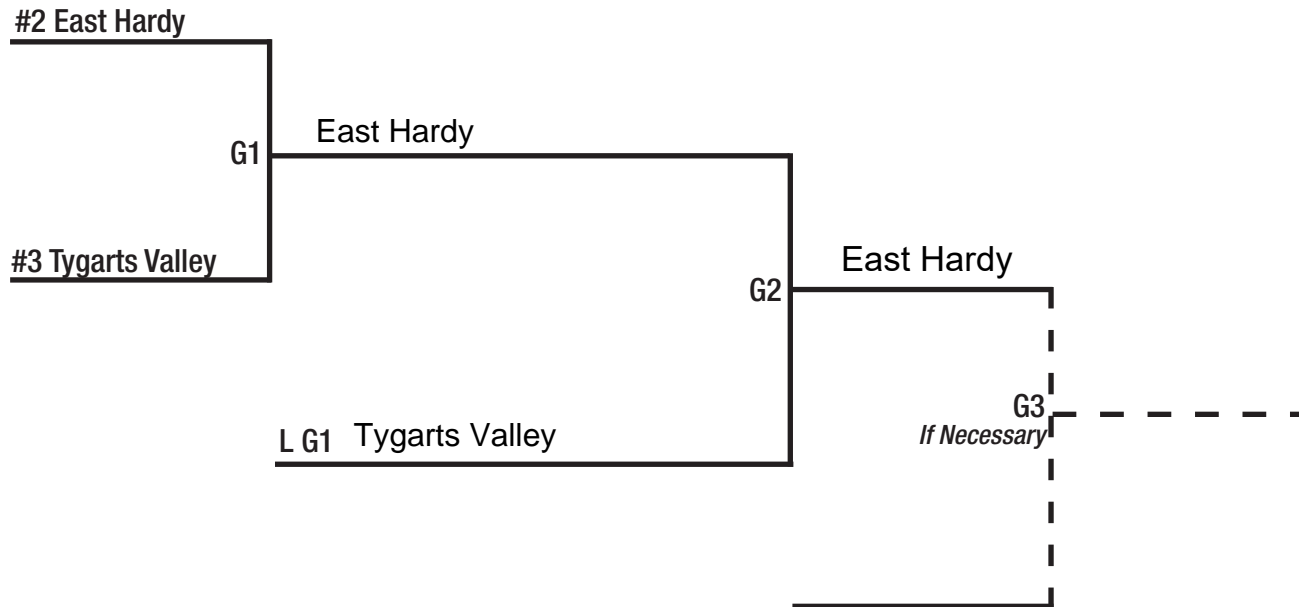

Softball Class A, Region I

- TEAMS**
- Cameron
 - Clay Battelle
 - Madonna
 - Magnolia
 - Notre Dame
 - Parkersburg Catholic
 - Ritchie County
 - St. Marys
 - Trinity Christian
 - Valley
 - Wheeling Central

Softball Class A, Region II

TEAMS

- East Hardy
- Pendleton County
- Pocahontas County
- Tucker County
- Tygarts Valley

Softball Class A, Region III

Wheeling Park

- TEAMS**
- Greenbrier West
 - Greater Beckley
 - Meadow Bridge
 - Montcalm
 - Mt. View
 - Richwood
 - Sherman
 - Summit Christian
 - Webster County

Softball Class A, Region IV

- TEAMS**
- Calhoun County
 - Gilmer County
 - Hannan
 - Man
 - St. Joseph Central
 - Tolsia
 - Tug Valley
 - Wahama
 - Wirt County