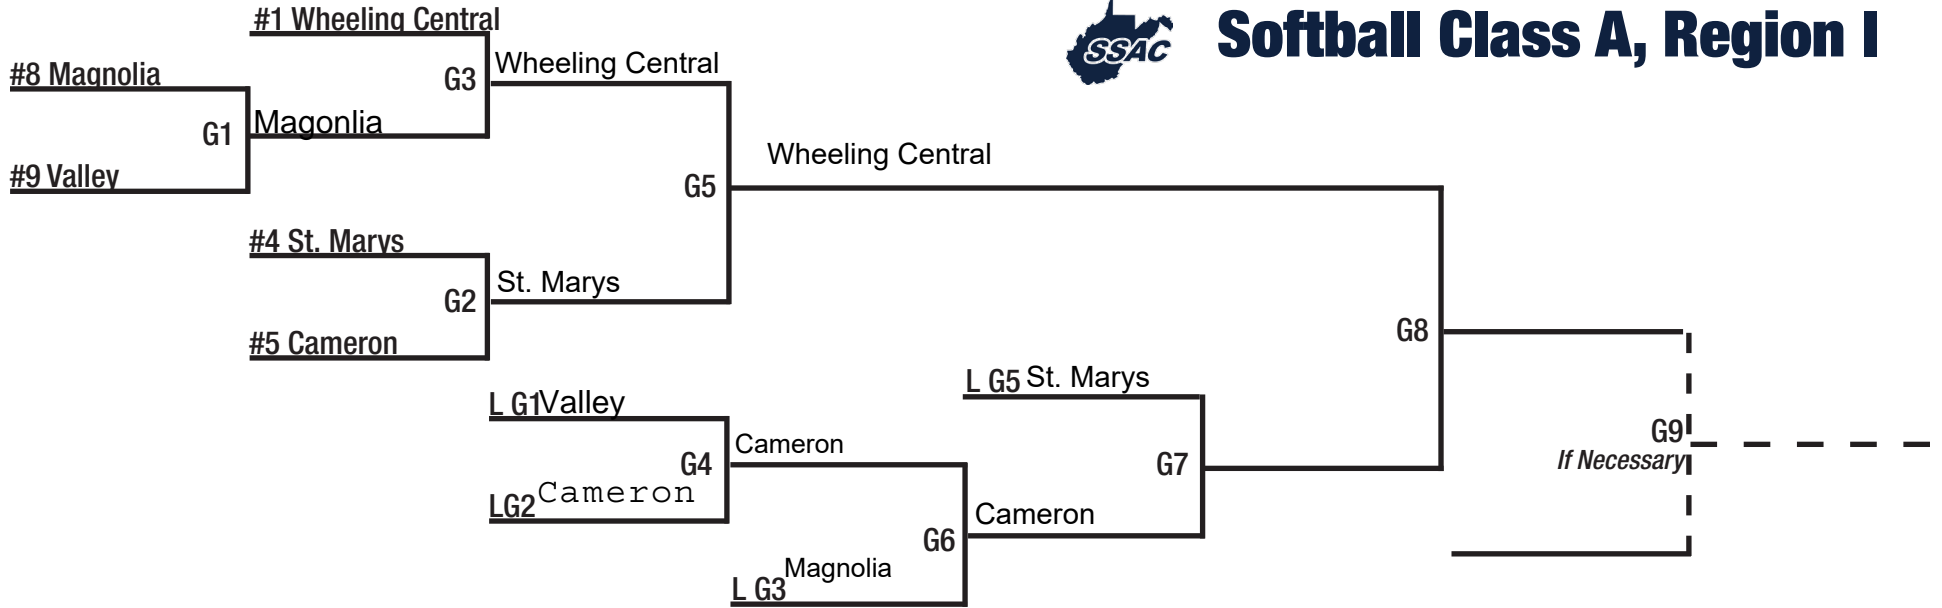

Softball Class A, Region I

- TEAMS**
- Cameron
 - Clay Battelle
 - Madonna
 - Magnolia
 - Notre Dame
 - Parkersburg Catholic
 - Ritchie County
 - St. Marys
 - Trinity Christian
 - Valley
 - Wheeling Central

Softball Class A, Region II

TEAMS

- East Hardy
- Pendleton County
- Pocahontas County
- Tucker County
- Tygarts Valley

Softball Class A, Region III

Wheeling Park

- TEAMS**
- Greenbrier West
 - Greater Beckley
 - Meadow Bridge
 - Montcalm
 - Mt. View
 - Richwood
 - Sherman
 - Summit Christian
 - Webster County

Softball Class A, Region IV

- TEAMS**
- Calhoun County
 - Gilmer County
 - Hannan
 - Man
 - St. Joseph Central
 - Tolsia
 - Tug Valley
 - Wahama
 - Wirt County