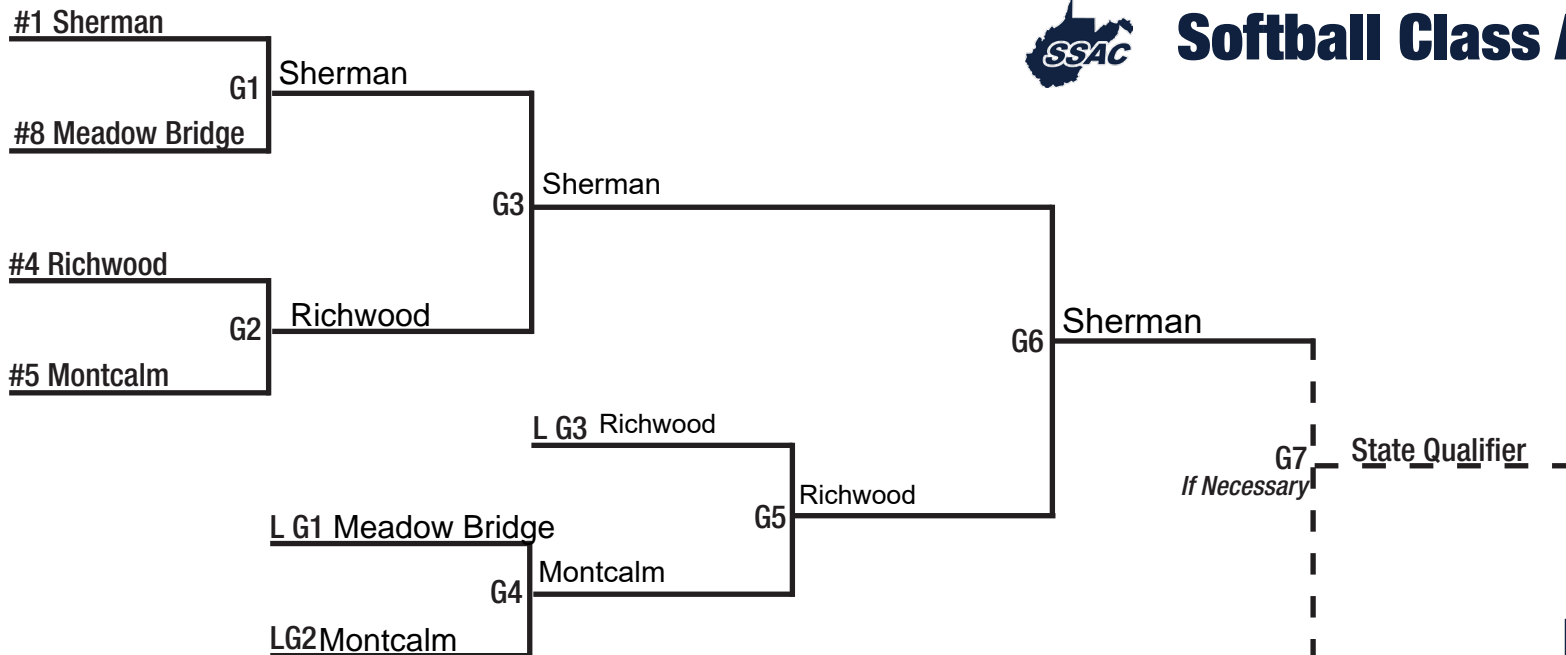

Softball Class A, Region I

- TEAMS**
- Cameron
 - Clay Battelle
 - Madonna
 - Magnolia
 - Notre Dame
 - Parkersburg Catholic
 - Ritchie County
 - St. Marys
 - Trinity Christian
 - Valley
 - Wheeling Central

Softball Class A, Region II

TEAMS

- East Hardy
- Pendleton County
- Pocahontas County
- Tucker County
- Tygarts Valley

Softball Class A, Region III

Wheeling Park

- TEAMS**
- Greenbrier West
 - Greater Beckley
 - Meadow Bridge
 - Montcalm
 - Mt. View
 - Richwood
 - Sherman
 - Summit Christian
 - Webster County

Softball Class A, Region IV

- TEAMS**
- Calhoun County
 - Gilmer County
 - Hannan
 - Man
 - St. Joseph Central
 - Tolsia
 - Tug Valley
 - Wahama
 - Wirt County