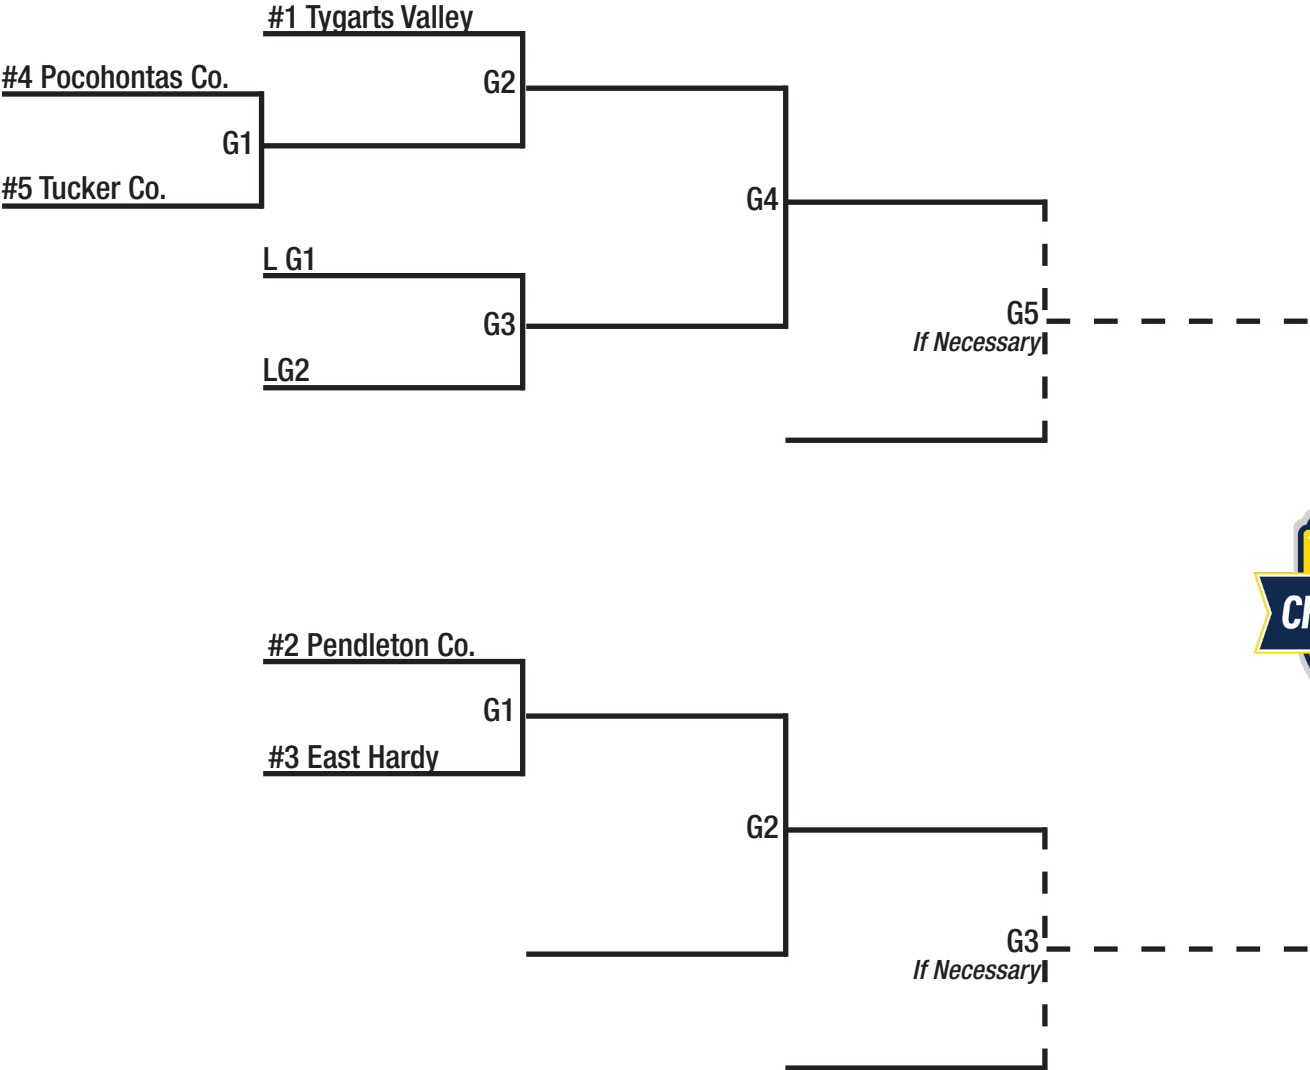

Baseball Class A, Region 1

**All games played at higher-seeded team*

** Winners of each bracket will play best of 3 regional final*

PRESENTED BY

TEAMS

- Cameron
- Clay Battelle
- Madonna
- Magnolia
- Notre Dame
- Paden City
- Trinity Christian
- Valley

Baseball Class A, Region 2

**All games played at higher-seeded team*

** Winners of each bracket will play best of 3 regional final*

<p>TEAMS</p> <p>East Hardy Pendleton County Pocohontas County Tucker County Tygarts Valley</p>
<p>SCHEDULE</p> <ul style="list-style-type: none"> • Regional play must start May 12 and finish by May 22 (or have approval from the WVSSAC Office). • All games must be played consecutively. • Regional finals can start May 26 or 27 and played on consecutive days if necessary.

Baseball Class A, Region 3

**All games played at higher-seeded team*

** Winners of each bracket will play best of 3 regional final*

<p>TEAMS</p> <p>Greenbrier West Greater Beckley Montcalm Mt. View Richwood River View Webster County</p>
<p>SCHEDULE</p> <ul style="list-style-type: none"> • Regional play must start May 12 and finish by May 22 (or have approval from the WVSSAC Office). • All games must be played consecutively. • Regional finals can start May 26 or 27 and played on consecutive days if necessary.

Baseball Class A, Region 4

**All games played at higher-seeded team*

** Winners of each bracket will play best of 3 regional final*

TEAMS	
Calhoun County	
Gilmer County	
Hannan	
Man	
St. Joseph Central	
Sherman	
Tolsia	
Tug Valley	
Van	
Wahama	
Wirt County	