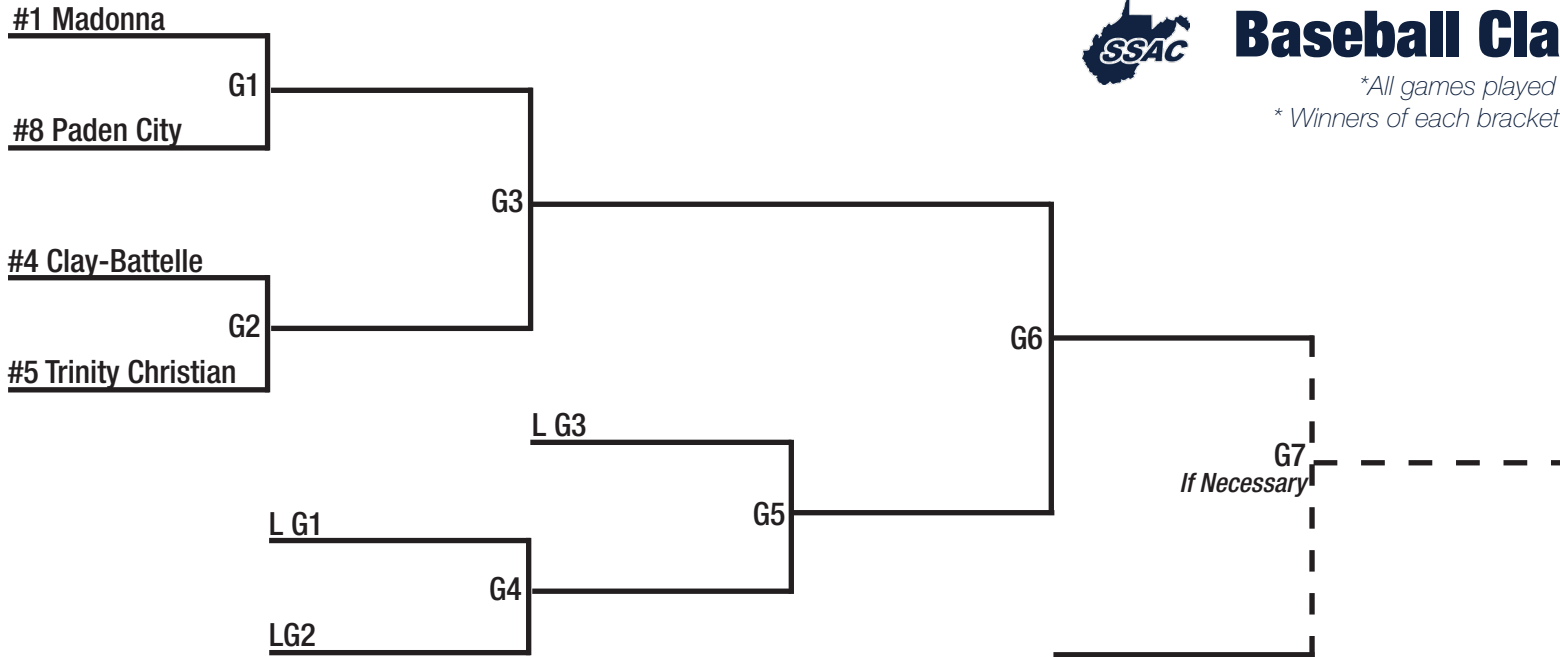

Baseball Class A, Region 1

**All games played at higher-seeded team*

** Winners of each bracket will play best of 3 regional final*

PRESENTED BY

TEAMS

- Cameron
- Clay Battelle
- Madonna
- Magnolia
- Notre Dame
- Paden City
- Trinity Christian
- Valley

Baseball Class A, Region 2

**All games played at higher-seeded team*

** Winners of each bracket will play best of 3 regional final*

<p>TEAMS</p> <p>East Hardy Pendleton County Pocohontas County Tucker County Tygarts Valley</p>
<p>SCHEDULE</p> <ul style="list-style-type: none"> • Regional play must start May 12 and finish by May 22 (or have approval from the WVSSAC Office). • All games must be played consecutively. • Regional finals can start May 26 or 27 and played on consecutive days if necessary.

Baseball Class A, Region 3

**All games played at higher-seeded team*

** Winners of each bracket will play best of 3 regional final*

<p>TEAMS</p> <p>Greenbrier West Greater Beckley Montcalm Mt. View Richwood River View Webster County</p>
<p>SCHEDULE</p> <ul style="list-style-type: none"> • Regional play must start May 12 and finish by May 22 (or have approval from the WVSSAC Office). • All games must be played consecutively. • Regional finals can start May 26 or 27 and played on consecutive days if necessary.

Baseball Class A, Region 4

**All games played at higher-seeded team*

** Winners of each bracket will play best of 3 regional final*

TEAMS	
Calhoun County	
Gilmer County	
Hannan	
Man	
St. Joseph Central	
Sherman	
Tolsia	
Tug Valley	
Van	
Wahama	
Wirt County	