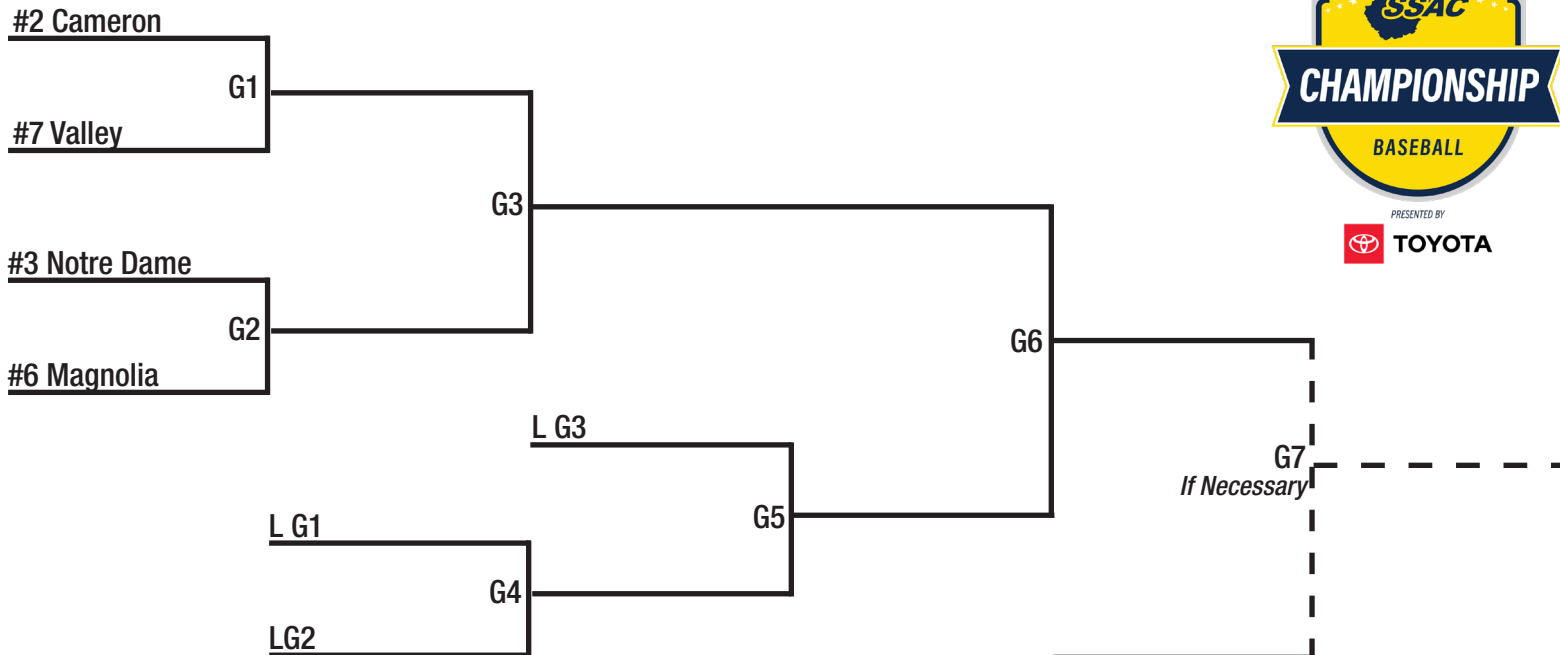

Baseball Class A, Region 1

**All games played at higher-seeded team*

** Winners of each bracket will play best of 3 regional final*

PRESENTED BY

TEAMS

- Cameron
- Clay Battelle
- Madonna
- Magnolia
- Notre Dame
- Paden City
- Trinity Christian
- Valley

Baseball Class A, Region 2

**All games played at higher-seeded team*

** Winners of each bracket will play best of 3 regional final*

<p>TEAMS</p> <p>East Hardy Pendleton County Pocohontas County Tucker County Tygarts Valley</p>
<p>SCHEDULE</p> <ul style="list-style-type: none"> • Regional play must start May 12 and finish by May 22 (or have approval from the WVSSAC Office). • All games must be played consecutively. • Regional finals can start May 26 or 27 and played on consecutive days if necessary.

Baseball Class A, Region 3

**All games played at higher-seeded team*

** Winners of each bracket will play best of 3 regional final*

<p>TEAMS</p> <p>Greenbrier West Greater Beckley Montcalm Mt. View Richwood River View Webster County</p>
<p>SCHEDULE</p> <ul style="list-style-type: none"> • Regional play must start May 12 and finish by May 22 (or have approval from the WVSSAC Office). • All games must be played consecutively. • Regional finals can start May 26 or 27 and played on consecutive days if necessary.

Baseball Class A, Region 4

**All games played at higher-seeded team*

** Winners of each bracket will play best of 3 regional final*

TEAMS	
Calhoun County	
Gilmer County	
Hannan	
Man	
St. Joseph Central	
Sherman	
Tolsia	
Tug Valley	
Van	
Wahama	
Wirt County	