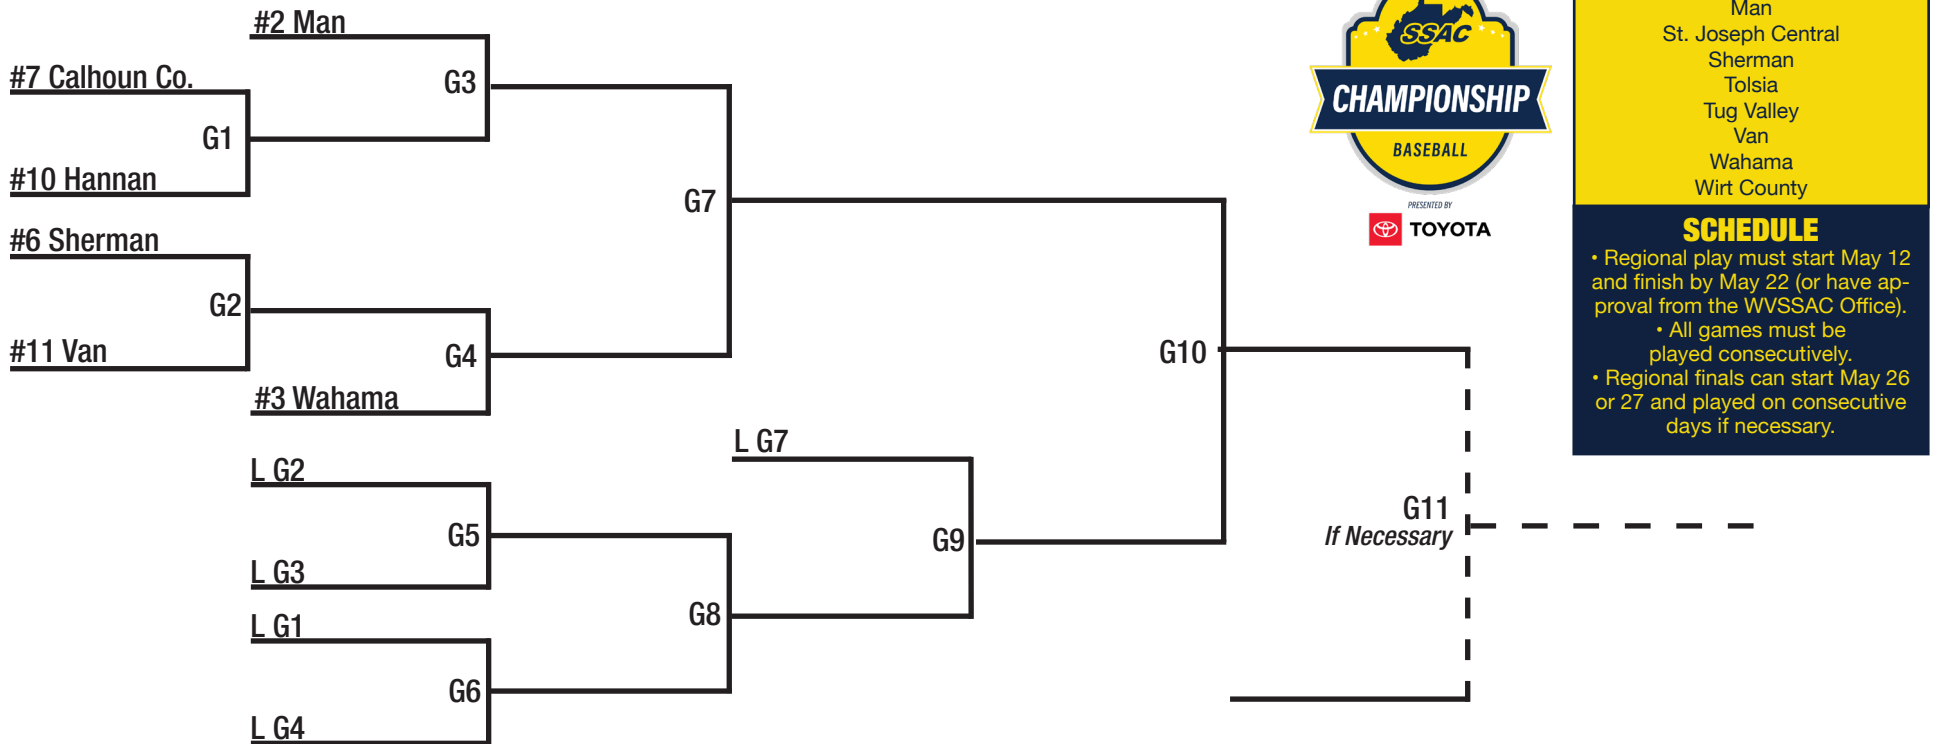

Baseball Class A, Region 3

**All games played at higher-seeded team*

** Winners of each bracket will play best of 3 regional final*

<p>TEAMS</p> <p>Greenbrier West Greater Beckley Montcalm Mt. View Richwood River View Webster County</p>
<p>SCHEDULE</p> <ul style="list-style-type: none"> • Regional play must start May 12 and finish by May 22 (or have approval from the WVSSAC Office). • All games must be played consecutively. • Regional finals can start May 26 or 27 and played on consecutive days if necessary.

Baseball Class A, Region 4

**All games played at higher-seeded team*

** Winners of each bracket will play best of 3 regional final*

TEAMS	
Calhoun County	
Gilmer County	
Hannan	
Man	
St. Joseph Central	
Sherman	
Tolsia	
Tug Valley	
Van	
Wahama	
Wirt County	