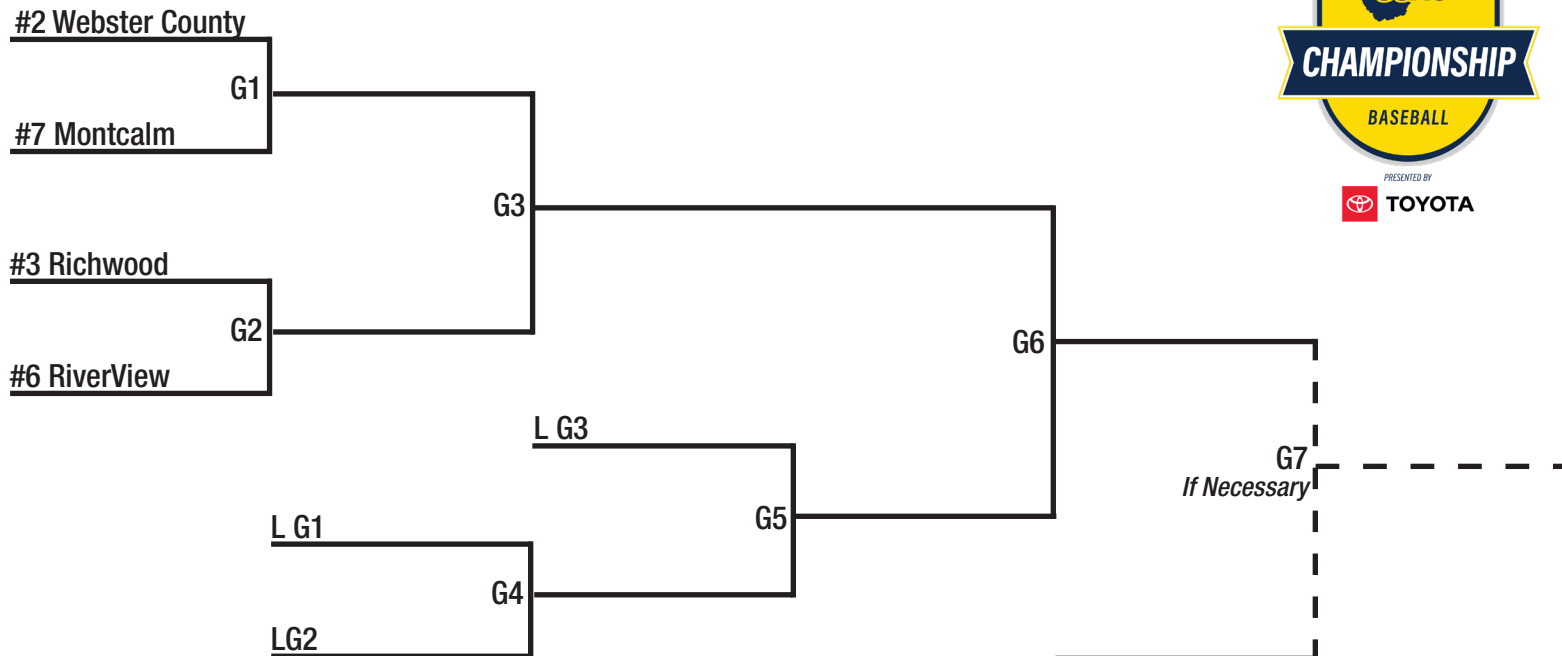

Baseball Class A, Region 2

**All games played at higher-seeded team*

** Winners of each bracket will play best of 3 regional final*

<p>TEAMS</p> <p>East Hardy Pendleton County Pocohontas County Tucker County Tygarts Valley</p>
<p>SCHEDULE</p> <ul style="list-style-type: none"> • Regional play must start May 12 and finish by May 22 (or have approval from the WVSSAC Office). • All games must be played consecutively. • Regional finals can start May 26 or 27 and played on consecutive days if necessary.

Baseball Class A, Region 3

**All games played at higher-seeded team*

** Winners of each bracket will play best of 3 regional final*

<p>TEAMS</p> <p>Greenbrier West Greater Beckley Montcalm Mt. View Richwood River View Webster County</p>
<p>SCHEDULE</p> <ul style="list-style-type: none"> • Regional play must start May 12 and finish by May 22 (or have approval from the WVSSAC Office). • All games must be played consecutively. • Regional finals can start May 26 or 27 and played on consecutive days if necessary.

Baseball Class A, Region 4

**All games played at higher-seeded team*

** Winners of each bracket will play best of 3 regional final*

TEAMS	
Calhoun County	
Gilmer County	
Hannan	
Man	
St. Joseph Central	
Sherman	
Tolsia	
Tug Valley	
Van	
Wahama	
Wirt County	