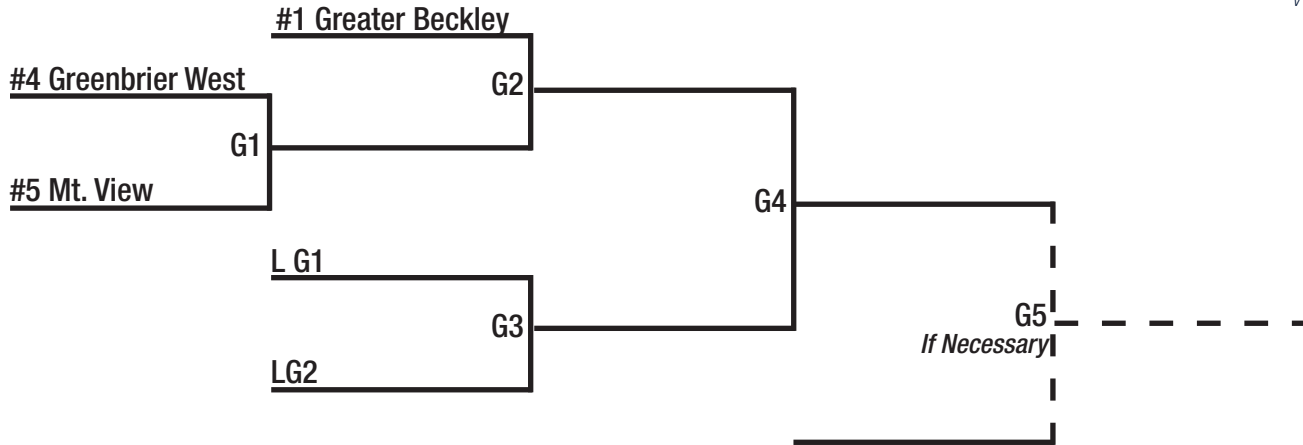

Baseball Class A, Region 2

**All games played at higher-seeded team*

** Winners of each bracket will play best of 3 regional final*

<p>TEAMS</p> <p>East Hardy Pendleton County Pocohontas County Tucker County Tygarts Valley</p>
<p>SCHEDULE</p> <ul style="list-style-type: none"> • Regional play must start May 12 and finish by May 22 (or have approval from the WVSSAC Office). • All games must be played consecutively. • Regional finals can start May 26 or 27 and played on consecutive days if necessary.

Baseball Class A, Region 3

**All games played at higher-seeded team*

** Winners of each bracket will play best of 3 regional final*

<p>TEAMS</p> <p>Greenbrier West Greater Beckley Montcalm Mt. View Richwood River View Webster County</p>
<p>SCHEDULE</p> <ul style="list-style-type: none"> • Regional play must start May 12 and finish by May 22 (or have approval from the WVSSAC Office). • All games must be played consecutively. • Regional finals can start May 26 or 27 and played on consecutive days if necessary.