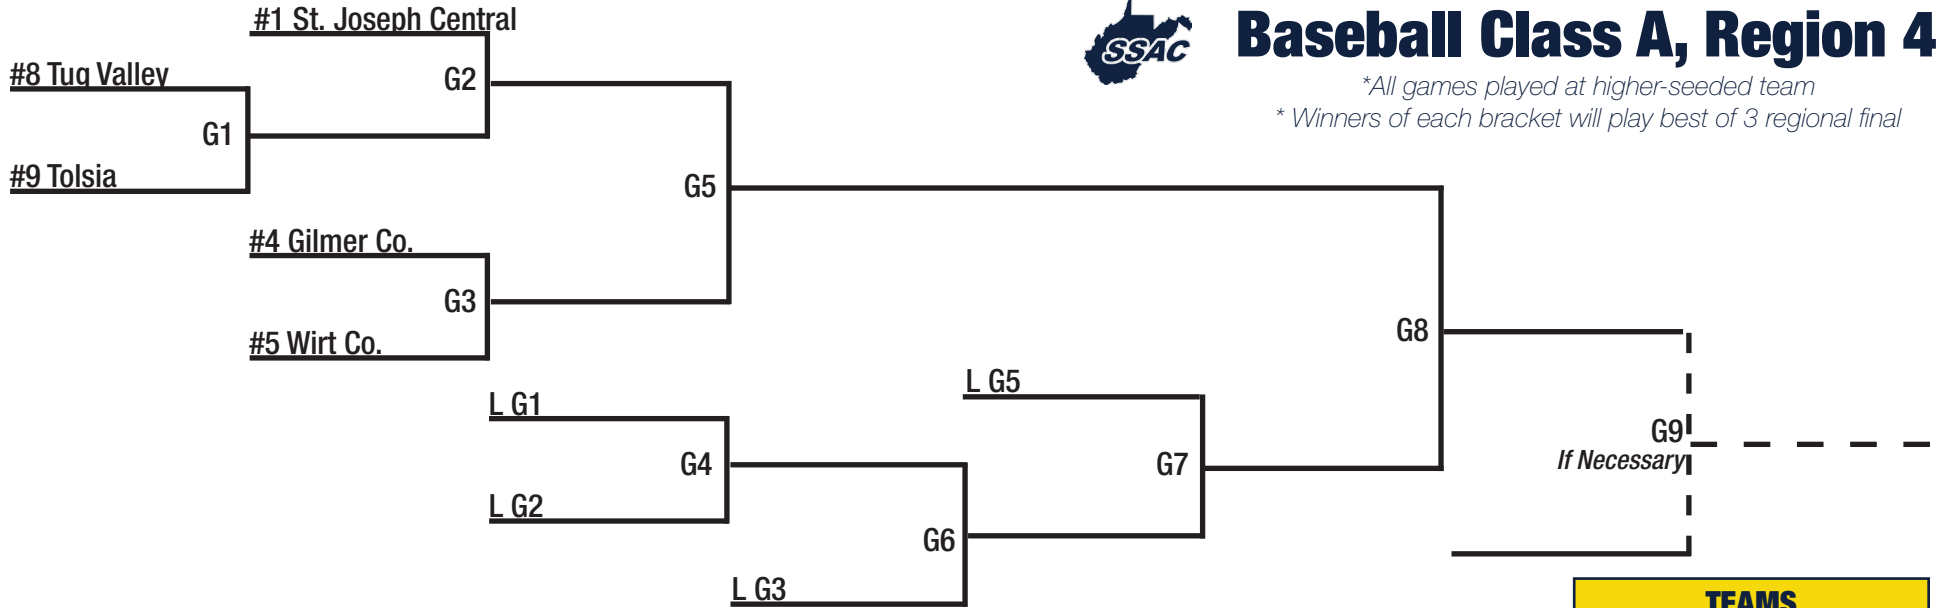

Baseball Class A, Region 3

**All games played at higher-seeded team*

** Winners of each bracket will play best of 3 regional final*

<p>TEAMS</p> <p>Greenbrier West Greater Beckley Montcalm Mt. View Richwood River View Webster County</p>
<p>SCHEDULE</p> <ul style="list-style-type: none"> • Regional play must start May 12 and finish by May 22 (or have approval from the WVSSAC Office). • All games must be played consecutively. • Regional finals can start May 26 or 27 and played on consecutive days if necessary.

Baseball Class A, Region 4

**All games played at higher-seeded team*

** Winners of each bracket will play best of 3 regional final*

TEAMS	
Calhoun County	
Gilmer County	
Hannan	
Man	
St. Joseph Central	
Sherman	
Tolsia	
Tug Valley	
Van	
Wahama	
Wirt County	