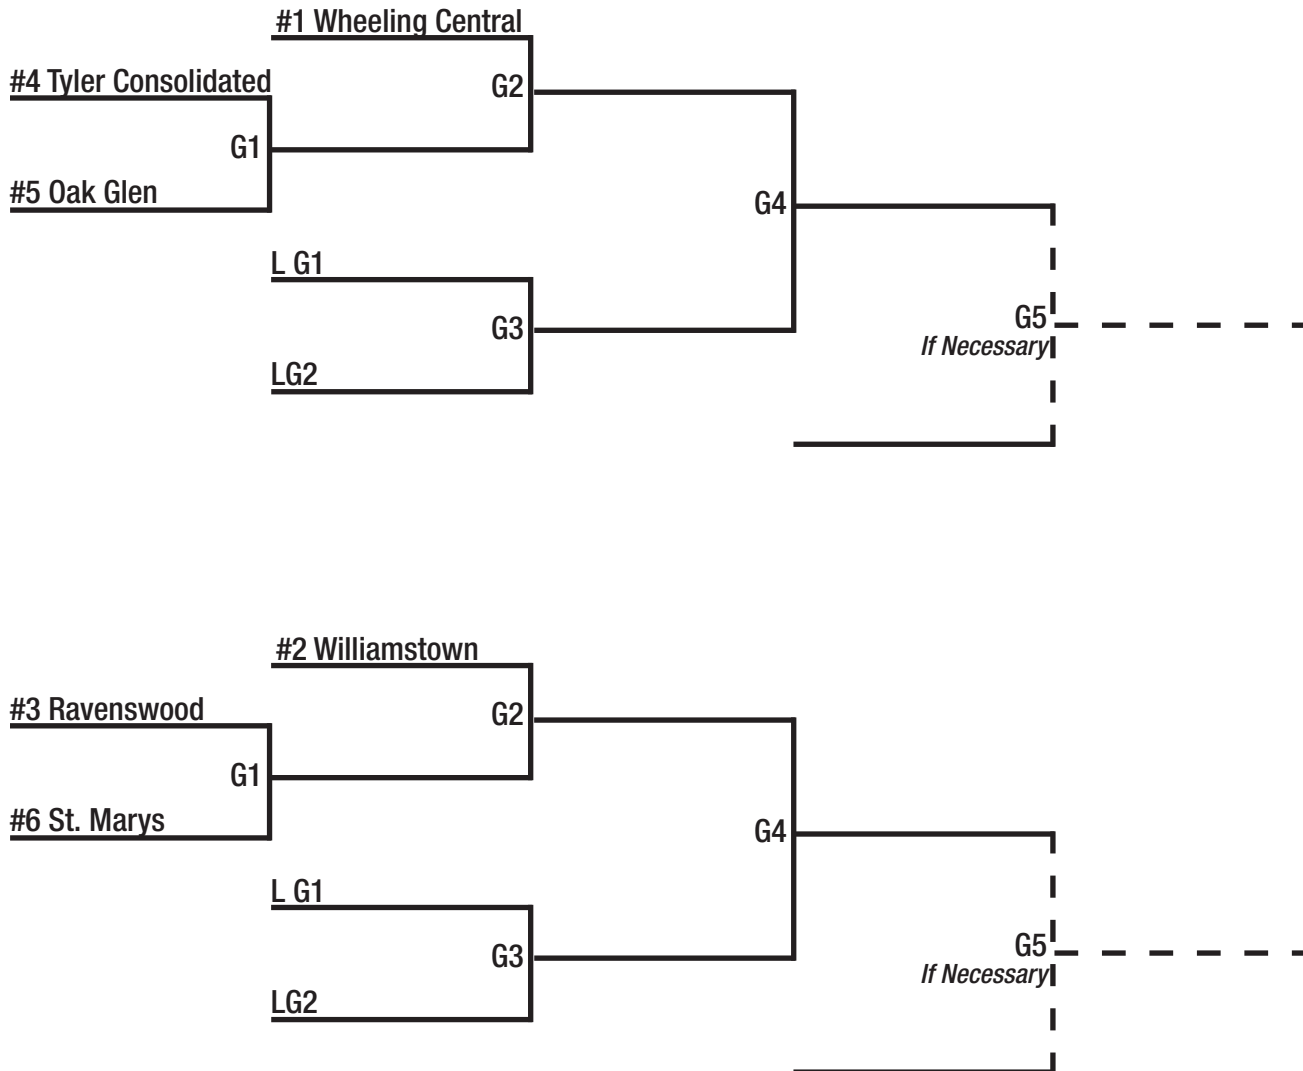

Baseball Class AA, Region 1

**All games played at higher-seeded team*

** Winners of each bracket will play best of 3 regional final*

TEAMS
 Oak Glen
 Ravenswood
 St. Marys
 Tyler Consolidated
 Wheeling Central
 Williamstown

SCHEDULE

- Regional play must start May 12 and finish by May 22 (or have approval from the WVSSAC Office).
- All games must be played consecutively.
- Regional finals can start May 26 or 27 and played on consecutive days if necessary.

Baseball Class AA, Region 2

**All games played at higher-seeded team*

** Winners of each bracket will play best of 3 regional final*

TEAMS

- Braxton County
- Doddridge County
- Moorefield
- Petersburg
- Philip Barbour
- Ritchie County
- South Harrison

#1 Wyoming East

#8 Bluefield

#4 Summers Co.

#5 Liberty (Raleigh)

G3

G4

L G3

G5