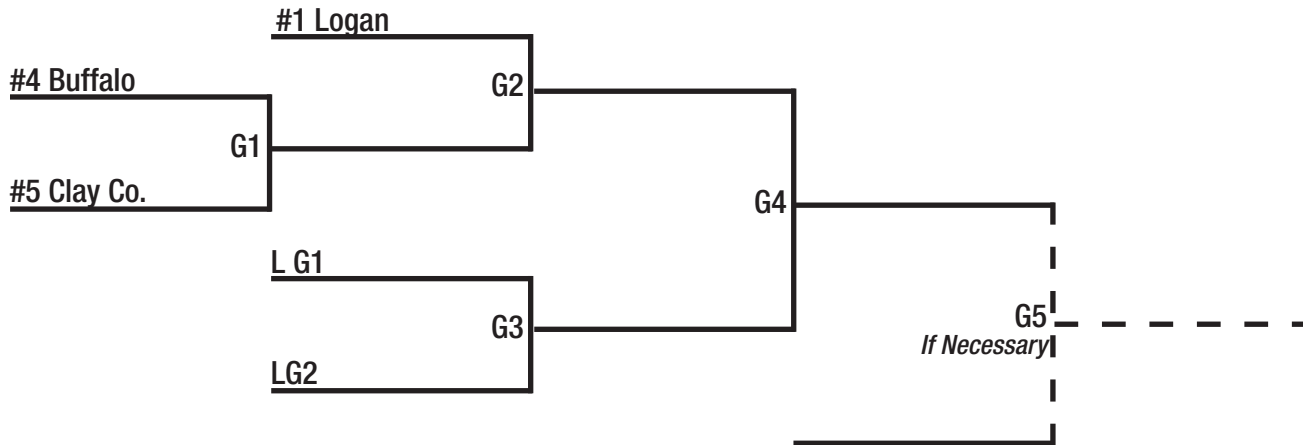

L G3

G5

G6

G7
If Necessary

Baseball Class AA, Region 3

*All games played at higher-seeded team

* Winners of each bracket will play best of 3 regional final

TEAMS

- Bluefield
- James Monroe
- Liberty (Raleigh)
- Midland Trail
- Mingo Central
- Summers County
- Westside
- Wyoming East

SCHEDULE

- Regional play must start May 12 and finish by May 22 (or have approval from the WVSSAC Office).
- All games must be played consecutively.
- Regional finals can start May 26 or 27 and played on consecutive days if necessary.

Baseball Class AA, Region 4

*All games played at higher-seeded team

* Winners of each bracket will play best of 3 regional final

<p>TEAMS</p> <p>Buffalo Charleston Catholic Clay County Logan Poca Roane County Scott</p>
<p>SCHEDULE</p> <ul style="list-style-type: none"> • Regional play must start May 12 and finish by May 22 (or have approval from the WVSSAC Office). • All games must be played consecutively. • Regional finals can start May 26 or 27 and played on consecutive days if necessary.