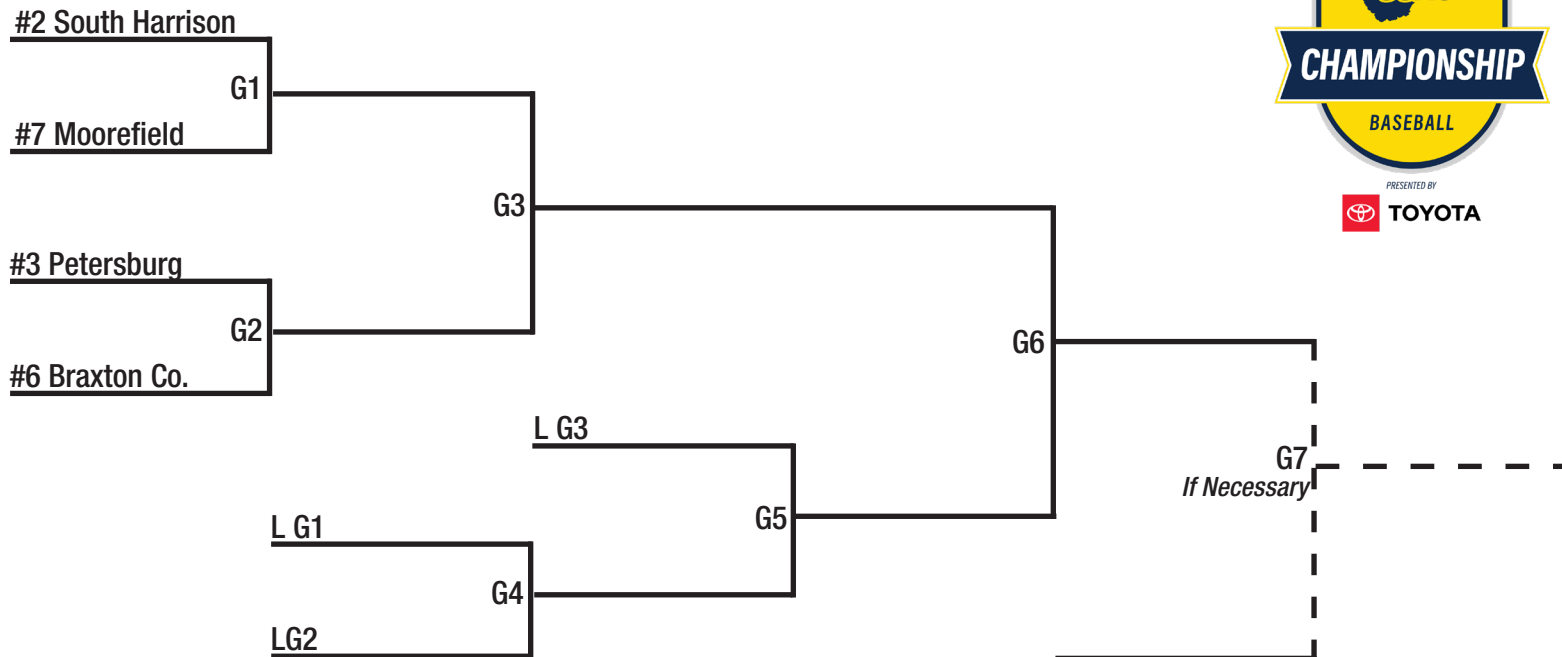

Baseball Class AA, Region 1

**All games played at higher-seeded team*

** Winners of each bracket will play best of 3 regional final*

TEAMS
 Oak Glen
 Ravenswood
 St. Marys
 Tyler Consolidated
 Wheeling Central
 Williamstown

Baseball Class AA, Region 2

**All games played at higher-seeded team*

** Winners of each bracket will play best of 3 regional final*

TEAMS

- Braxton County
- Doddridge County
- Moorefield
- Petersburg
- Philip Barbour
- Ritchie County
- South Harrison