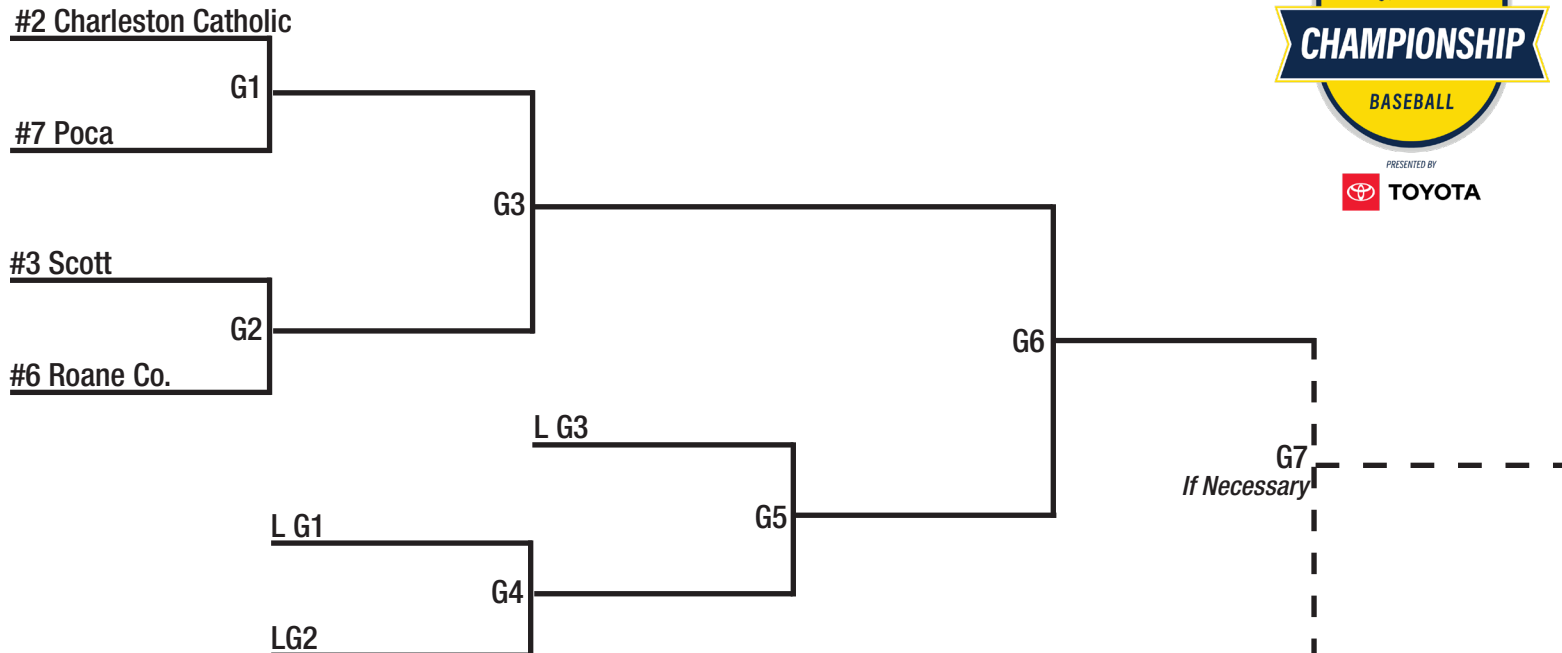

Baseball Class AA, Region 4

*All games played at higher-seeded team

* Winners of each bracket will play best of 3 regional final

TEAMS   Buffalo Charleston Catholic Clay County Logan Poca Roane County Scott
SCHEDULE   • Regional play must start May 12 and finish by May 22 (or have approval from the WVSSAC Office).   • All games must be played consecutively.   • Regional finals can start May 26 or 27 and played on consecutive days if necessary.