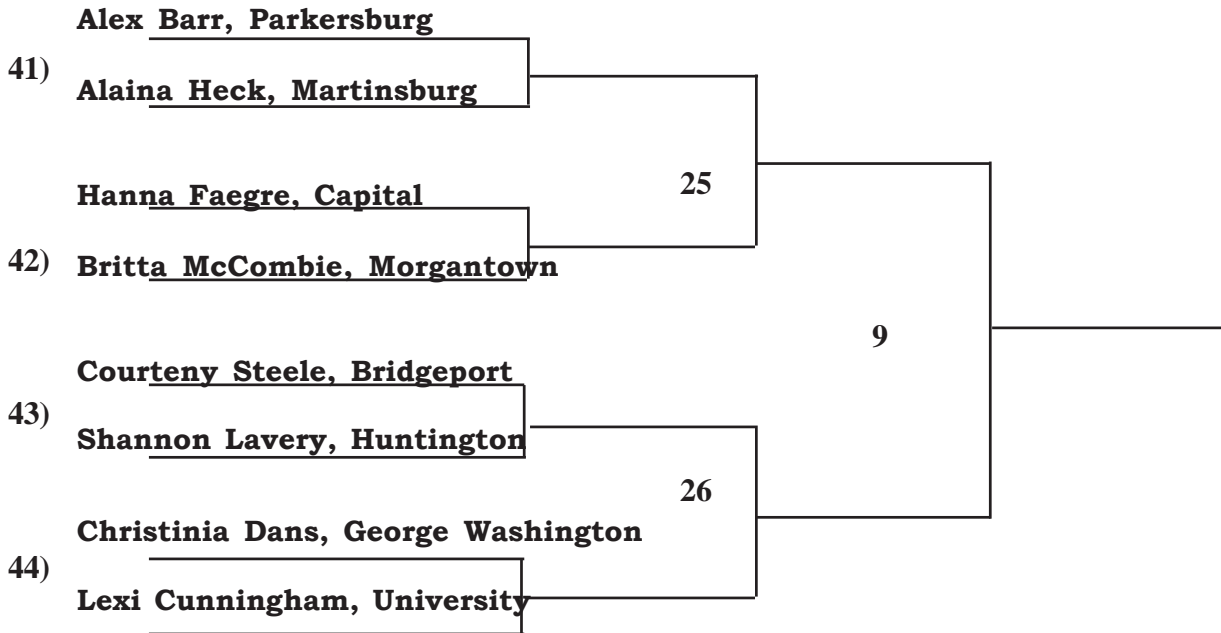

36

BYE

Bethany Law, Cabell Midland

Bethany Law

GIRLS' AAA SINGLES

**STATE TOURNAMENT SEEDING
NUMBER THREE POSITION**

TH (8)

FRI (2 OF 3)

SAT (2 OF 3)

GIRLS' AAA SINGLES

**STATE TOURNAMENT SEEDING
NUMBER FOUR POSITION**

FRI (2 OF 3)

SAT (2 OF 3)