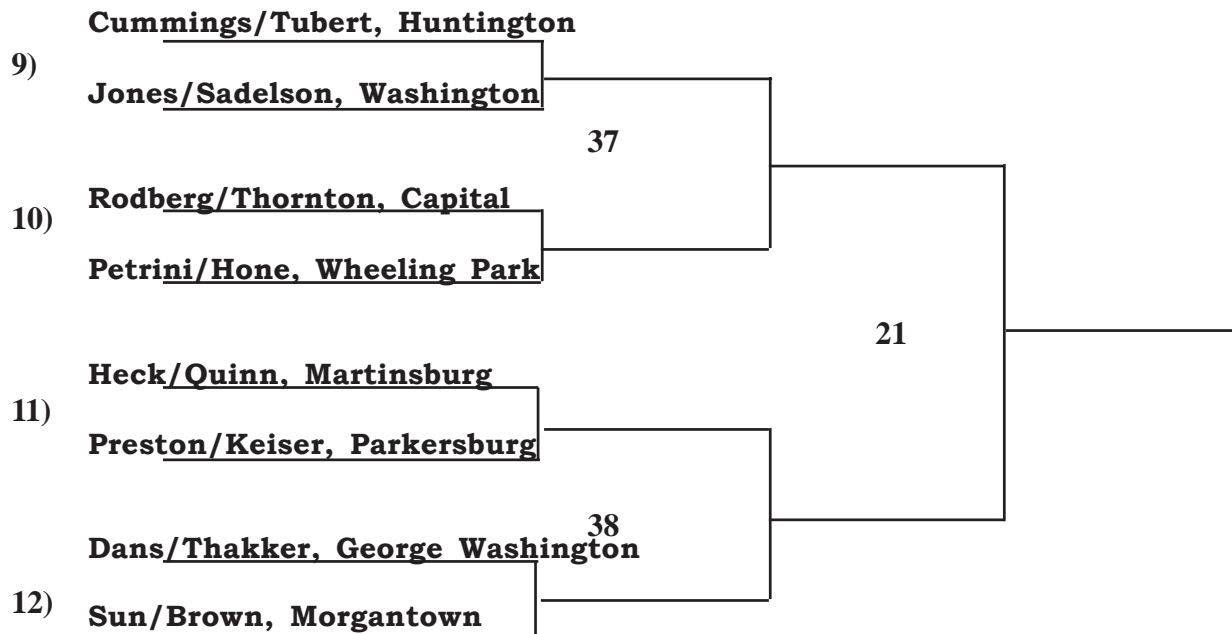

GIRLS' AAA DOUBLES

STATE TOURNAMENT SEEDING NUMBER ONE POSITION

GIRLS' AAA DOUBLES

**STATE TOURNAMENT SEEDING
NUMBER TWO POSITION**

FRI (8) FRI (2 OF 3) SAT (2 OF 3)

GIRLS' AAA DOUBLES

**STATE TOURNAMENT SEEDING
NUMBER THREE POSITION**

FRI (2 OF 3) SAT (2 OF 3)

GIRLS' AAA SINGLES

STATE TOURNAMENT SEEDING NUMBER ONE POSITION

TH (8)

TH (8)

FRI (2 OF 3)

SAT (2 OF 3)

GIRLS' AAA SINGLES