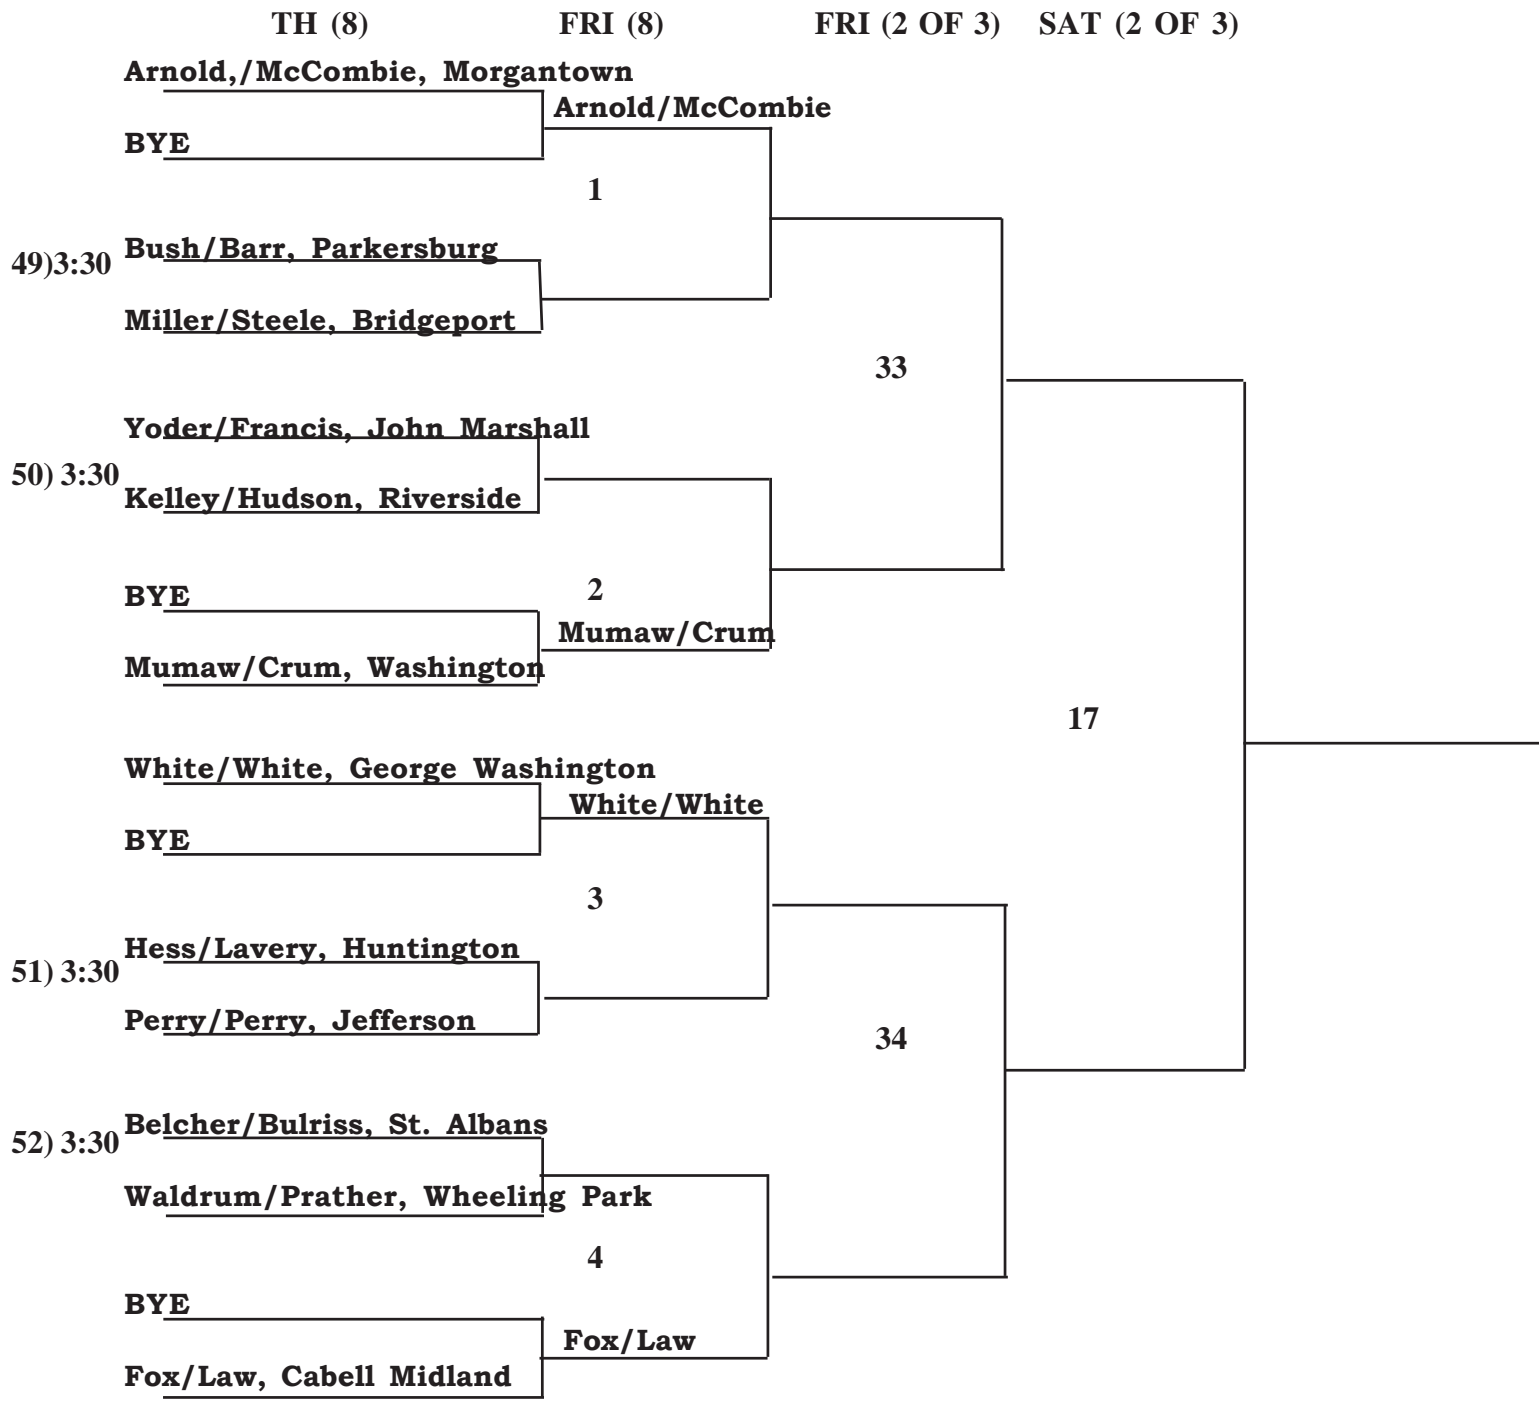

GIRLS' AAA DOUBLES

STATE TOURNAMENT SEEDING NUMBER ONE POSITION

GIRLS' AAA DOUBLES

**STATE TOURNAMENT SEEDING
NUMBER TWO POSITION**

FRI (8) FRI (2 OF 3) SAT (2 OF 3)

GIRLS' AAA DOUBLES

**STATE TOURNAMENT SEEDING
NUMBER THREE POSITION**