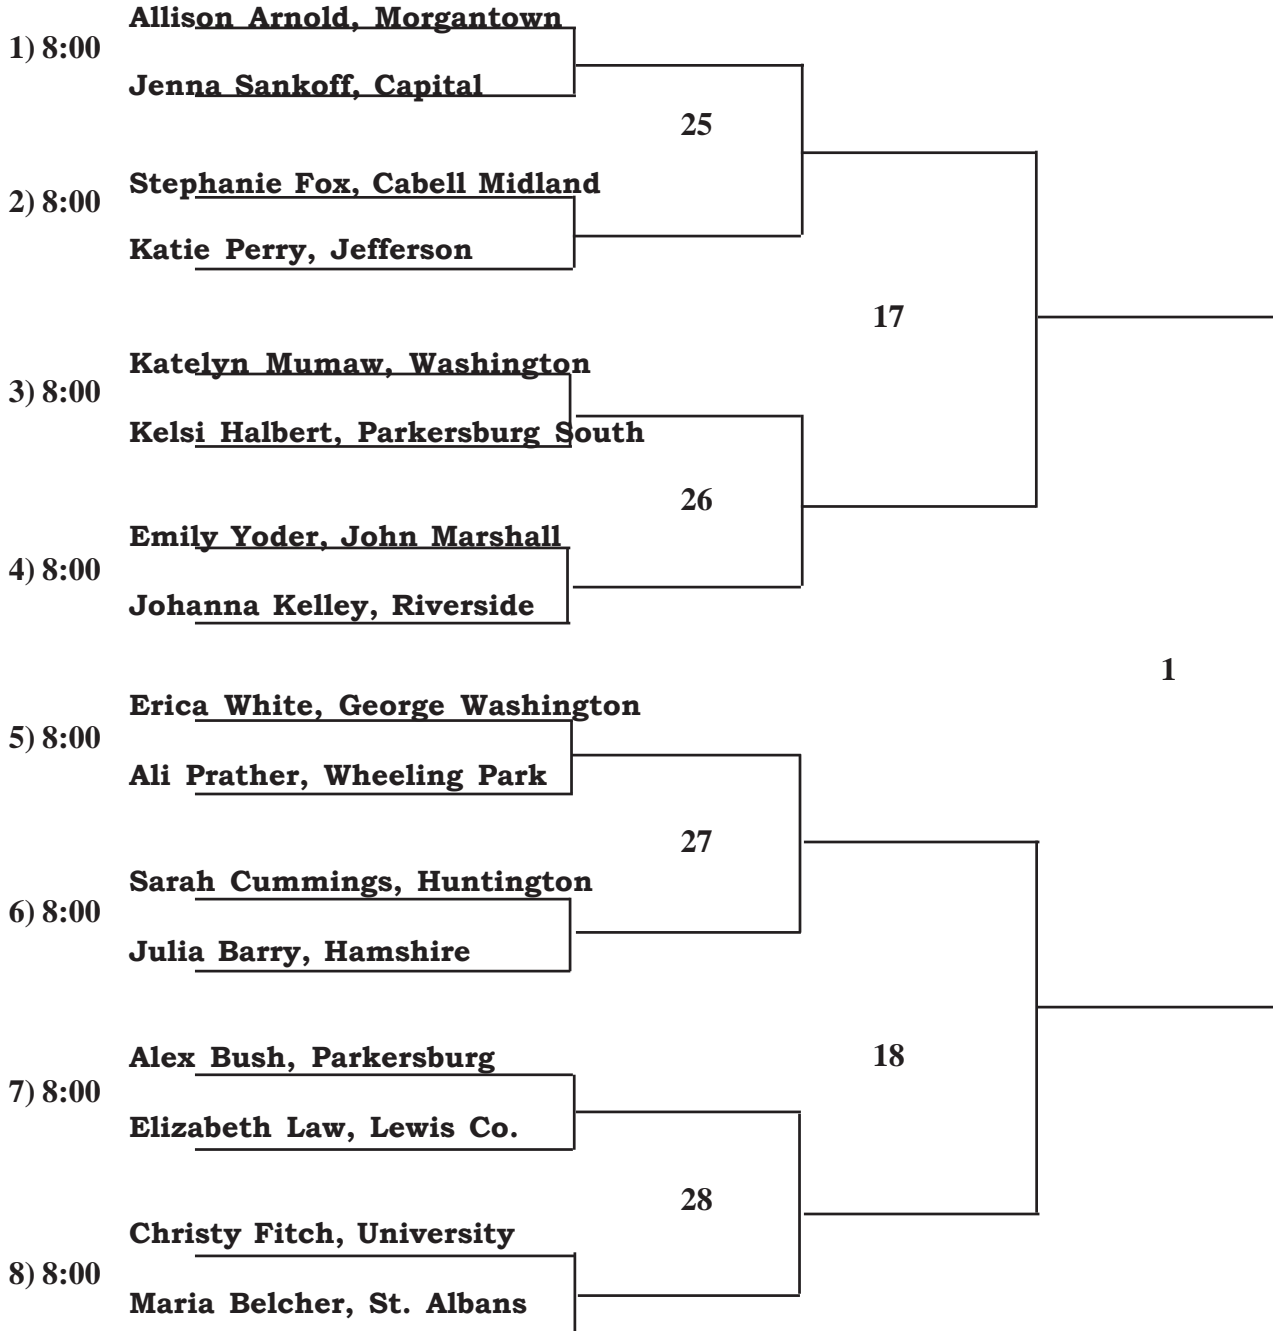

FRI (2 OF 3) SAT (2 OF 3)

GIRLS' AAA SINGLES

STATE TOURNAMENT SEEDING NUMBER ONE POSITION

TH (8)

TH (8)

FRI (2 OF 3)

SAT (2 OF 3)

GIRLS' AAA SINGLES