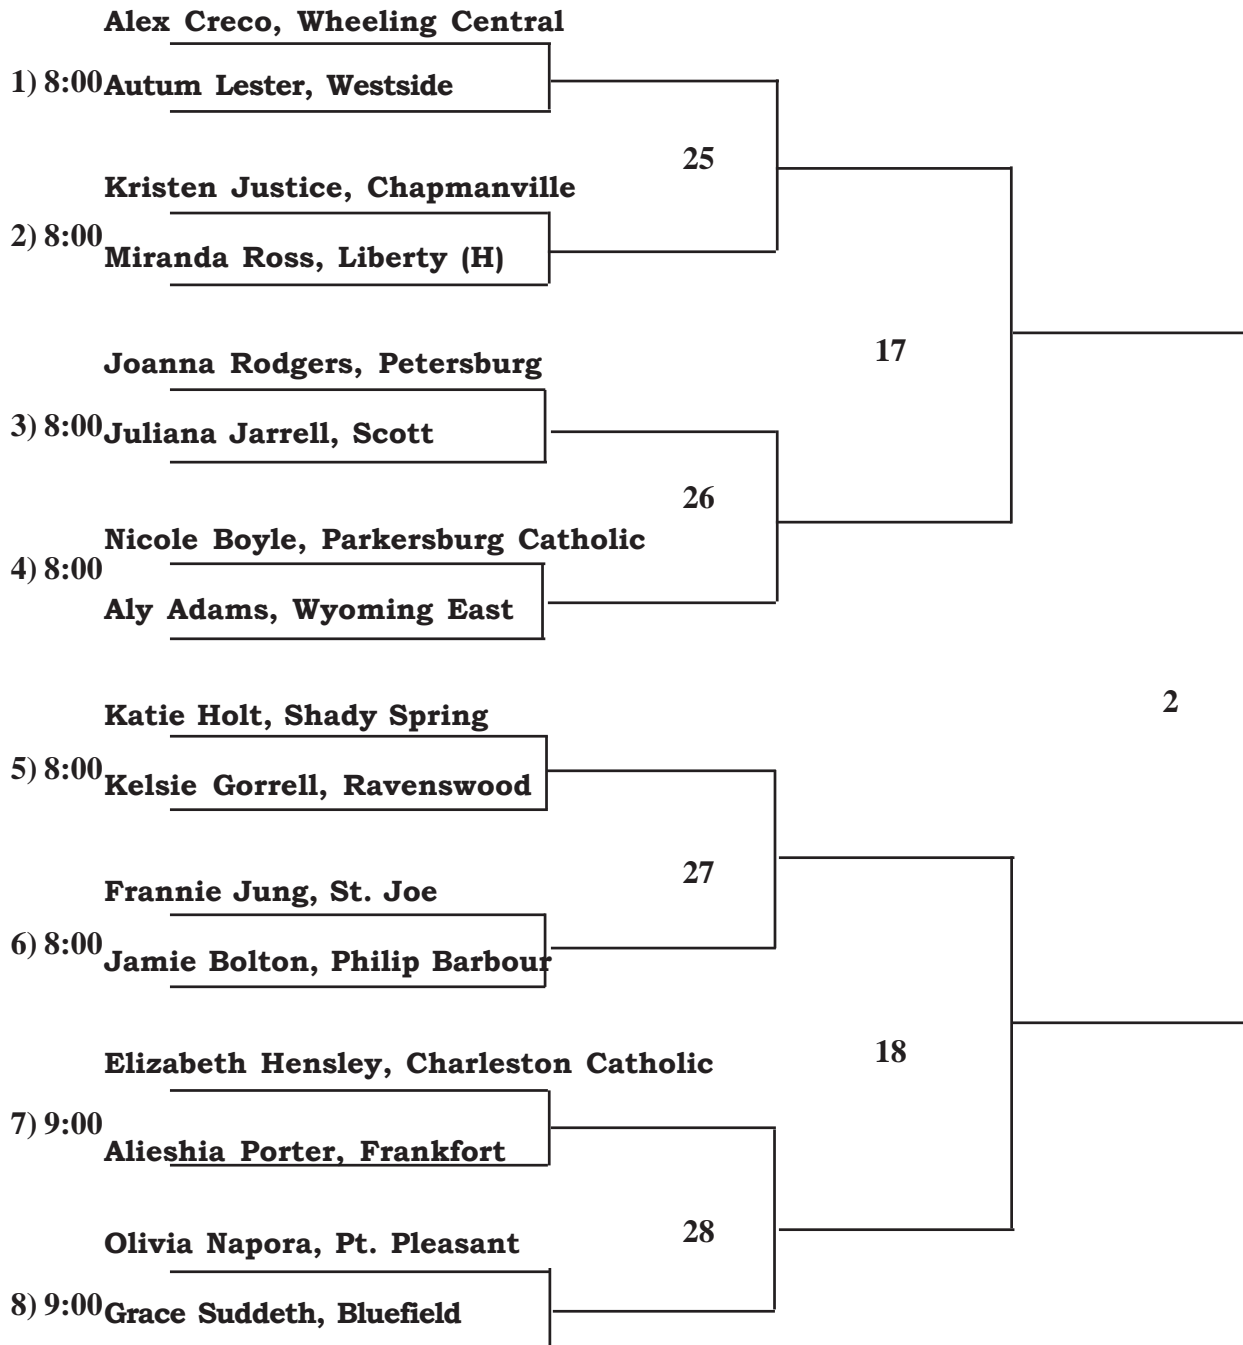

GIRLS' AA/A DOUBLES

STATE TOURNAMENT SEEDING NUMBER ONE POSITION

COONSKIN

GIRLS' AA/A DOUBLES

**STATE TOURNAMENT SEEDING
NUMBER TWO POSITION**

FRI (8)

FRI (2 OF 3)

SAT (2 OF 3)

GIRLS' AA/A DOUBLES

**STATE TOURNAMENT SEEDING
NUMBER THREE POSITION**

FRI (2 OF 3)

SAT (2 OF 3)

GIRLS' AA/A SINGLES

STATE TOURNAMENT SEEDING NUMBER ONE POSITION

TH (8)

TH (8)

FRI (2 OF 3)

SAT (2 OF 3)

GIRLS' AA/A SINGLES

STATE TOURNAMENT SEEDING NUMBER TWO POSITION

COONSKIN

GIRLS' AA/A SINGLES

STATE TOURNAMENT SEEDING NUMBER THREE POSITION

TH (8)