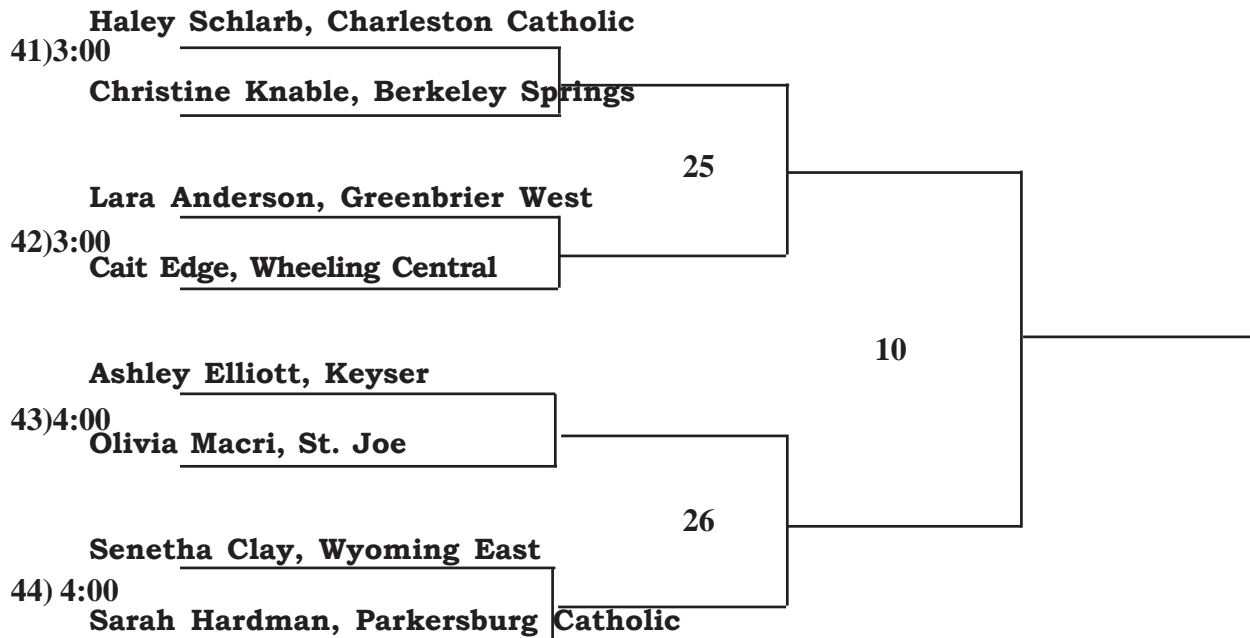

GIRLS' AA/A DOUBLES

STATE TOURNAMENT SEEDING NUMBER ONE POSITION

COONSKIN

GIRLS' AA/A DOUBLES

**STATE TOURNAMENT SEEDING
NUMBER TWO POSITION**

FRI (8)

FRI (2 OF 3)

SAT (2 OF 3)

GIRLS' AA/A DOUBLES

**STATE TOURNAMENT SEEDING
NUMBER THREE POSITION**

FRI (2 OF 3)

SAT (2 OF 3)

GIRLS' AA/A SINGLES

STATE TOURNAMENT SEEDING NUMBER ONE POSITION

TH (8)

TH (8)

FRI (2 OF 3)

SAT (2 OF 3)

GIRLS' AA/A SINGLES

STATE TOURNAMENT SEEDING NUMBER TWO POSITION

COONSKIN

GIRLS' AA/A SINGLES

STATE TOURNAMENT SEEDING NUMBER THREE POSITION

TH (8)

FRI (2 OF 3)

SAT (2 OF 3)

GIRLS' AA/A SINGLES

STATE TOURNAMENT SEEDING NUMBER FOUR POSITION

FRI (2 OF 3)

SAT (2 OF 3)