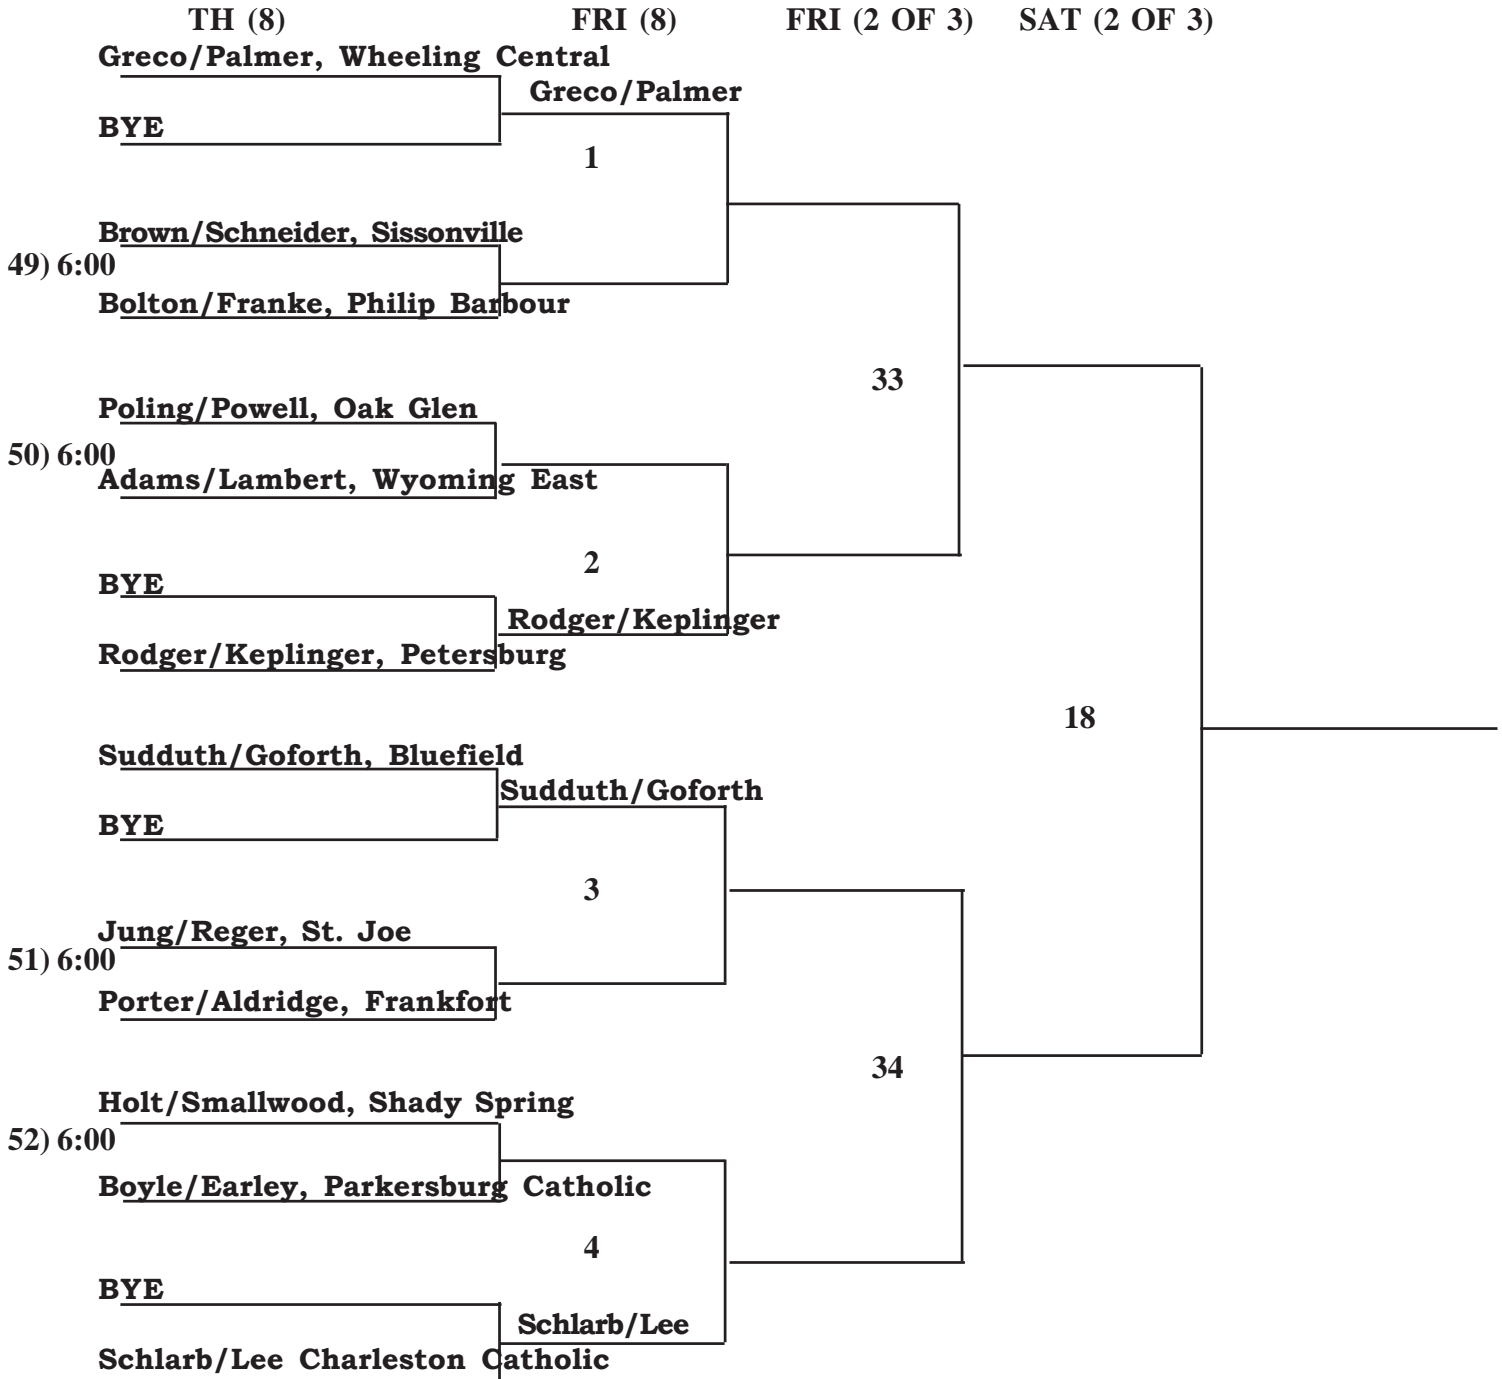

GIRLS' AA/A DOUBLES

STATE TOURNAMENT SEEDING NUMBER ONE POSITION

COONSKIN

GIRLS' AA/A DOUBLES

**STATE TOURNAMENT SEEDING
NUMBER TWO POSITION**

FRI (8)

FRI (2 OF 3)

SAT (2 OF 3)

GIRLS' AA/A DOUBLES

**STATE TOURNAMENT SEEDING
NUMBER THREE POSITION**

FRI (2 OF 3)

SAT (2 OF 3)

GIRLS' AA/A SINGLES

STATE TOURNAMENT SEEDING NUMBER ONE POSITION

TH (8)

TH (8)

FRI (2 OF 3)

SAT (2 OF 3)

GIRLS' AA/A SINGLES

STATE TOURNAMENT SEEDING NUMBER TWO POSITION

COONSKIN

GIRLS' AA/A SINGLES

STATE TOURNAMENT SEEDING NUMBER THREE POSITION

TH (8)