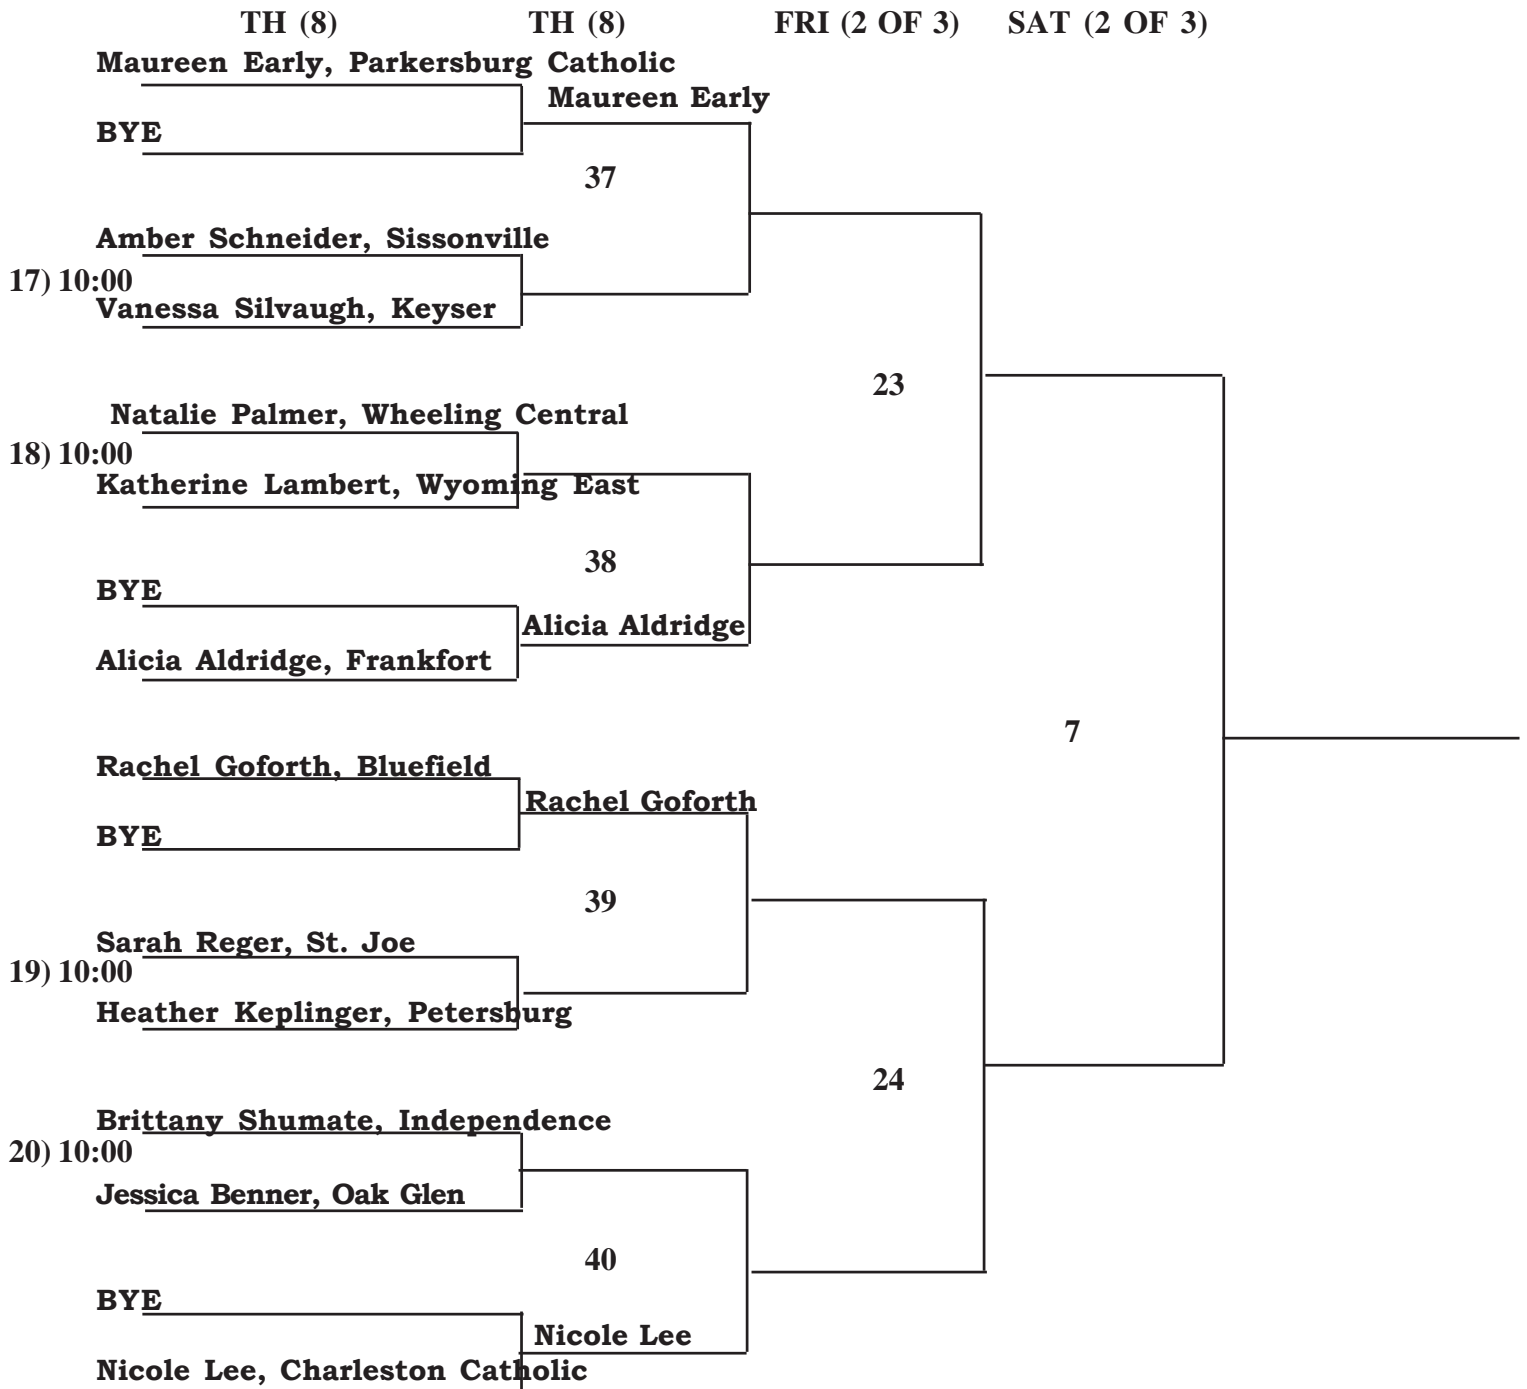

GIRLS' AA/A DOUBLES

STATE TOURNAMENT SEEDING NUMBER ONE POSITION

COONSKIN

GIRLS' AA/A DOUBLES

**STATE TOURNAMENT SEEDING
NUMBER TWO POSITION**

FRI (8)

FRI (2 OF 3)

SAT (2 OF 3)

GIRLS' AA/A DOUBLES

**STATE TOURNAMENT SEEDING
NUMBER THREE POSITION**

FRI (2 OF 3)

SAT (2 OF 3)

GIRLS' AA/A SINGLES

STATE TOURNAMENT SEEDING NUMBER ONE POSITION

TH (8)

TH (8)

FRI (2 OF 3)

SAT (2 OF 3)

GIRLS' AA/A SINGLES

STATE TOURNAMENT SEEDING NUMBER TWO POSITION

COONSKIN

GIRLS' AA/A SINGLES

STATE TOURNAMENT SEEDING NUMBER THREE POSITION

TH (8)