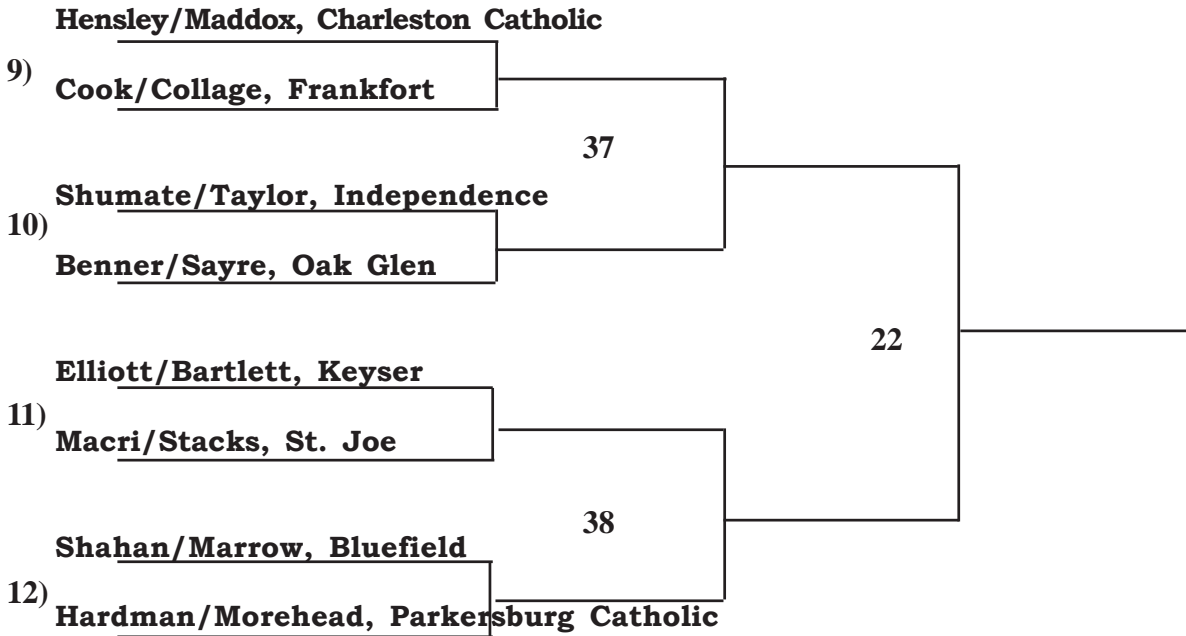

GIRLS' AA/A DOUBLES

STATE TOURNAMENT SEEDING NUMBER ONE POSITION

COONSKIN

GIRLS' AA/A DOUBLES

**STATE TOURNAMENT SEEDING
NUMBER TWO POSITION**

FRI (8)

FRI (2 OF 3)

SAT (2 OF 3)

GIRLS' AA/A DOUBLES

**STATE TOURNAMENT SEEDING
NUMBER THREE POSITION**

FRI (2 OF 3)

SAT (2 OF 3)

GIRLS' AA/A SINGLES

STATE TOURNAMENT SEEDING NUMBER ONE POSITION

TH (8)

TH (8)

FRI (2 OF 3)

SAT (2 OF 3)

GIRLS' AA/A SINGLES

STATE TOURNAMENT SEEDING NUMBER TWO POSITION

COONSKIN

GIRLS' AA/A SINGLES

STATE TOURNAMENT SEEDING NUMBER THREE POSITION

TH (8)